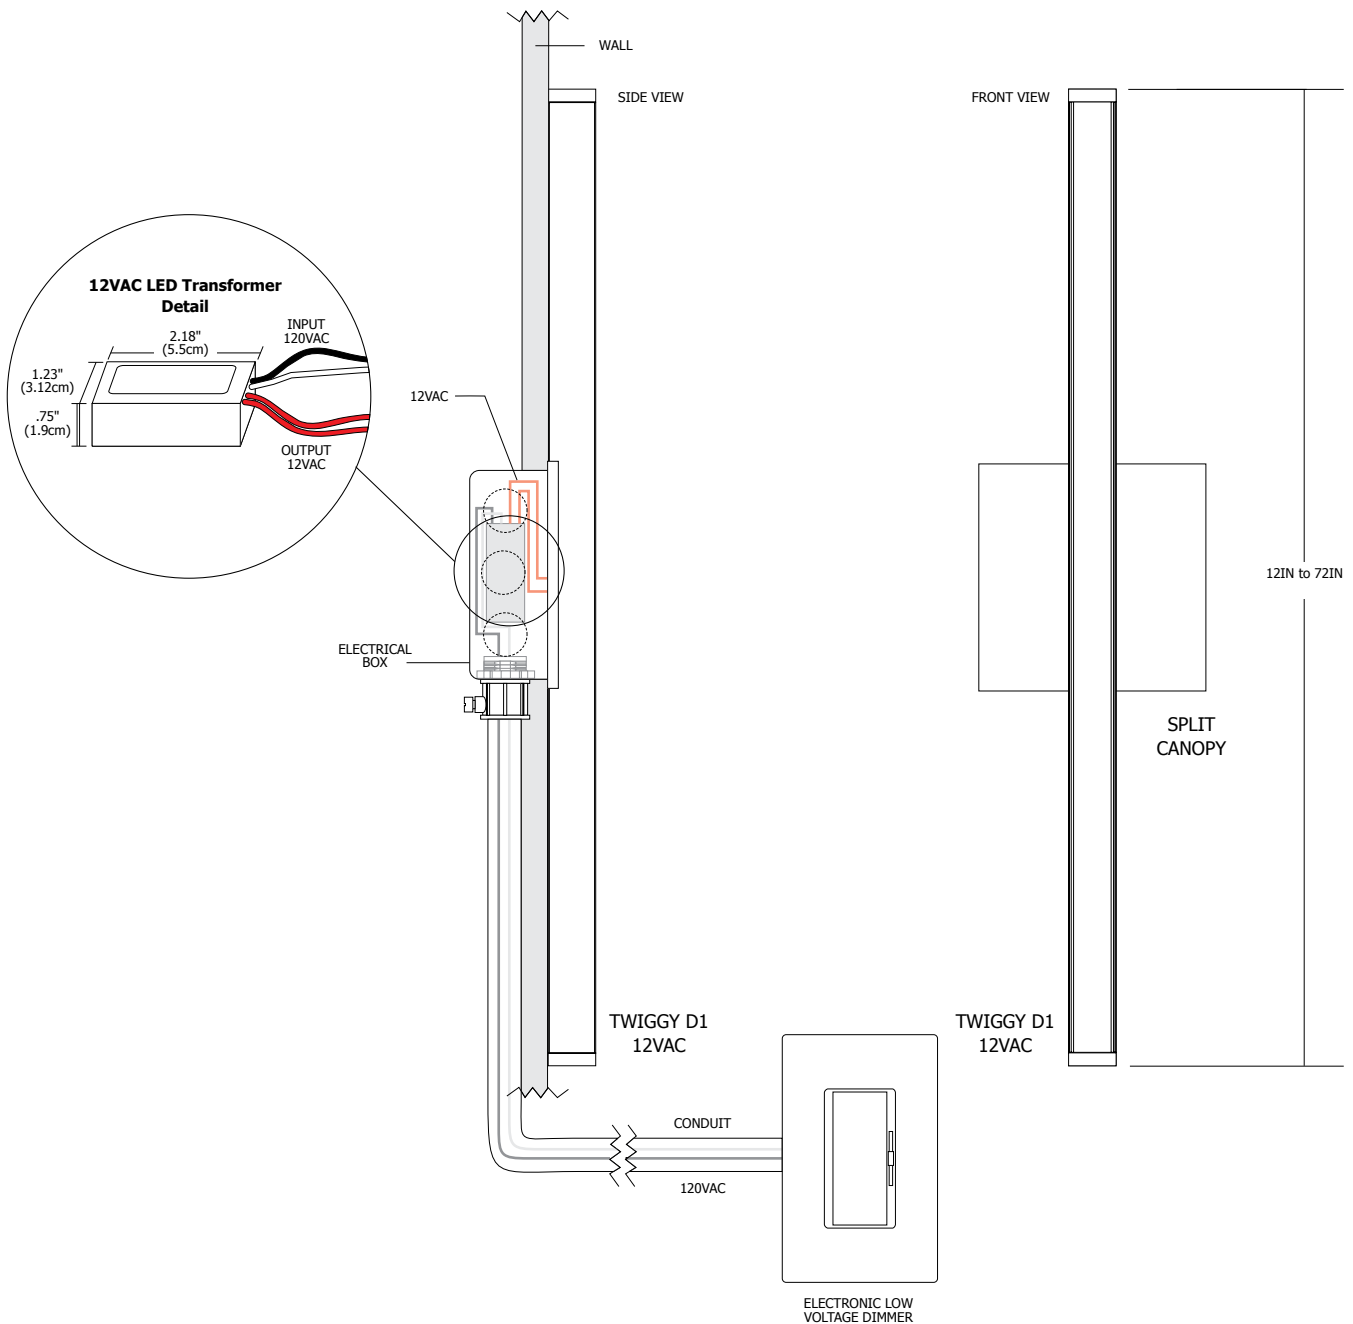

Dimming:

Dimmable with electronic low voltage dimmer
Lutron: Diva #DVELV-300P; Skylark #SELV-300P dimmers recommended

Very Warm White	
Distance	Foot Candles
12in	218
24in	82
36in	49
48in	29

Product	Lens	Canopy	Length In Inches	Color Temperature	Finish
TWH12	D1	1RE	21IN	27K	SA
TWH12 Twigg Hinged 12 Volt	D1 Direct 1"	1RE 1" Rectangle with Junction Box 4SQ 4" Square	12-72 Order in 12 inch increments up to 72 inches May be ordered in 3, 6 or 9 inch increments*	27K 2700K Very Warm White	SA Satin Aluminum SN Satin Nickel CH Chrome BZ Antique Bronze BK Satin Black WH White

*Overall length with end caps is 1" longer than ordering code. See chart on page 3 for dimensions.

TWIGGY D1, HINGED DIRECT 1" LENS 120V/12VAC FIXTURE, 92+CRI

- Application:** Electronic low voltage dimming for Twiggy Hinged
- Power Supply:** 120V input, 12VAC class 2 output; electronic low voltage LED transformer (included) that fits inside standard junction box
- Dimming:** Dimmable with electronic low voltage dimmer. Lutron: Diva #DVELV-300P; Skylark #SELV-300P dimmers recommended

PROJECT:

FIXTURE TYPE:

DATE:

TWIGGY D1, HINGED DIRECT 1" LENS 120V/12VAC FIXTURE, 92+CRI

Please refer to chart below for overall length (with end caps) of Twiggy Hinged

ORDERING CODE	OVERALL LENGTH (INCHES)
12IN	13
15IN	16
18IN	19
21IN	22
24IN	25
27IN	28
30IN	31
33IN	34
36IN	37
39IN	40
42IN	43
45IN	46
48IN	49
51IN	52
54IN	55
57IN	58
60IN	61
63IN	64
66IN	67
69IN	70
72IN	73