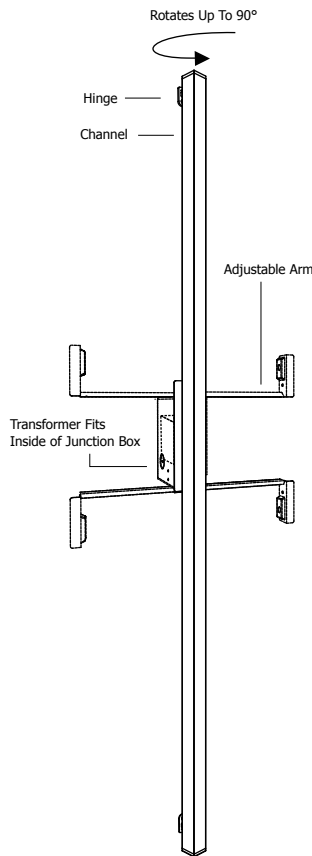

TWIGGY D1, HINGED DIRECT 1" LENS 120V/12VAC FIXTURE, 92+CRI

MADE IN THE USA

Adjustable Hinge

Description:

Twigg D1 features a direct 1" lambertian white diffuser lens that provides uniform light without hotspots. At 7 watts per foot, the 12 Volt AC fixture contains very warm white 92+CRI LEDs for excellent color rendering. The Twigg D1 is available in 12 inch increments up to 72 inches. May be ordered in 3, 6 or 9 inch increments (see page 3 of spec sheet for exact dimensions/overall length with end caps). Fixture uses a 12 VAC Class 2 electronic low voltage LED transformer (included). Transformer fits inside a standard square 4" electrical box with round plaster ring and flat canopy (4SQ) or the Slim Profile Junction Box (1RE) that does not require a canopy. Twigg is dimmable with an electronic low voltage dimmer. Fixtures include a 5 year warranty.

Lamp:

Very warm white (2700K) LEDs, 92+CRI*
LED lamps consume 7 watts per foot
34 lumens per watt; 269 lumens per foot; 62 R9 Value

Average Lamp Life:

50,000 hours

Transformer:

120V input, 12VAC Class 2 output; electronic low voltage LED transformer (included) fits inside standard junction box

PROJECT:

FIXTURE TYPE:

DATE:

TWIGGY D1, HINGED DIRECT 1" LENS 120V/12VAC FIXTURE, 92+CRI

Please refer to chart below for overall length (with end caps) of Twiggy Hinged

ORDERING CODE	OVERALL LENGTH (INCHES)
12IN	13
15IN	16
18IN	19
21IN	22
24IN	25
27IN	28
30IN	31
33IN	34
36IN	37
39IN	40
42IN	43
45IN	46
48IN	49
51IN	52
54IN	55
57IN	58
60IN	61
63IN	64
66IN	67
69IN	70
72IN	73