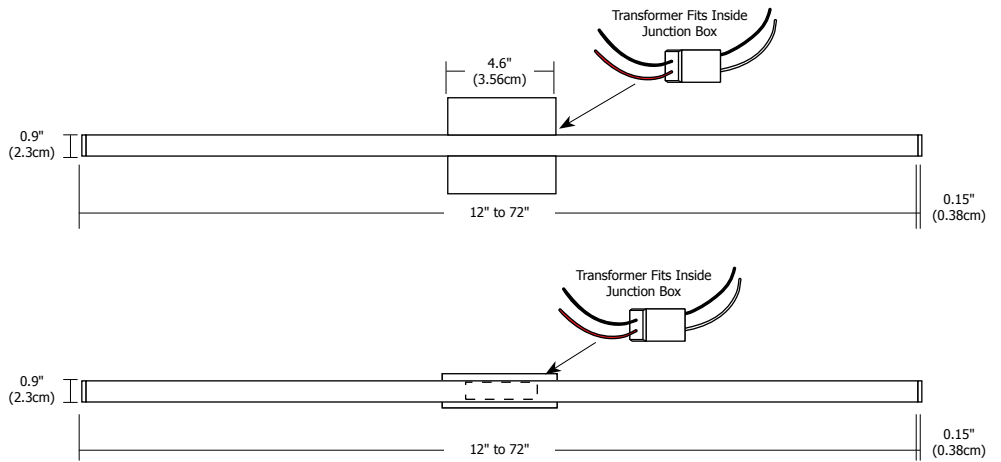

TWIGGY D1, HINGED DIRECT 1" LENS 120V/12VAC FIXTURE, 92+CRI

MADE IN THE USA

Adjustable Hinge

Description:

Twigg D1 features a direct 1" lambertian white diffuser lens that provides uniform light without hotspots. At 7 watts per foot, the 12 Volt AC fixture contains very warm white 92+CRI LEDs for excellent color rendering. The Twigg D1 is available in 12 inch increments up to 72 inches. May be ordered in 3, 6 or 9 inch increments (see page 3 of spec sheet for exact dimensions/overall length with end caps). Fixture uses a 12 VAC Class 2 electronic low voltage LED transformer (included). Transformer fits inside a standard square 4" electrical box with round plaster ring and flat canopy (4SQ) or the Slim Profile Junction Box (1RE) that does not require a canopy. Twigg is dimmable with an electronic low voltage dimmer. Fixtures include a 5 year warranty.

*Overall length with end caps is 1" longer than ordering code. See chart on page 3 for dimensions.

TWIGGY D1, HINGED DIRECT 1" LENS 120V/12VAC FIXTURE, 92+CRI

- Application:** Electronic low voltage dimming for Twiggy Hinged
- Power Supply:** 120V input, 12VAC class 2 output; electronic low voltage LED transformer (included) that fits inside standard junction box
- Dimming:** Dimmable with electronic low voltage dimmer. Lutron: Diva #DVELV-300P; Skylark #SELV-300P dimmers recommended

PROJECT:

FIXTURE TYPE:

DATE:

TWIGGY D1, HINGED DIRECT 1" LENS 120V/12VAC FIXTURE, 92+CRI

Please refer to chart below for overall length (with end caps) of Twiggy Hinged

ORDERING CODE	OVERALL LENGTH (INCHES)
12IN	13
15IN	16
18IN	19
21IN	22
24IN	25
27IN	28
30IN	31
33IN	34
36IN	37
39IN	40
42IN	43
45IN	46
48IN	49
51IN	52
54IN	55
57IN	58
60IN	61
63IN	64
66IN	67
69IN	70
72IN	73