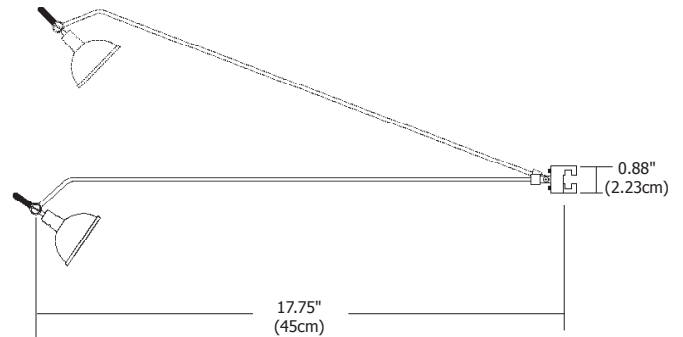

Monorail Wall

Monorail Wall Curve arm length is 16" (41cm) long, while Line arm length is 17.75" (45cm) long. Fixtures feature an adjustable head that rotates 360° and tilts 90°. The fixture holds up to 3 lenses or louvers (comes with clear glass). Uses max 50 watts MR16 Lamp (not included).

Lamp Type:
Up to 75 watt MR16.

Compatible Accessories or Finished Items:
S6 and S7 back shades, louvers and glass lenses are the applicable accessories (sold separately).

Finish:
Satin Nickel or Polished Nickel

Weight:
.3 lb (.14 kg)

PROJECT:

FIXTURE
TYPE:

DATE: