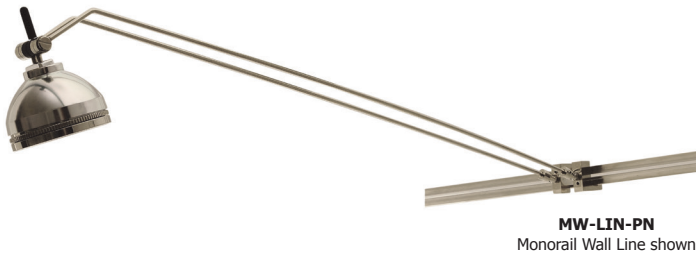

Monorail Wall

Monorail Wall Curve arm length is 16" (41cm) long, while Line arm length is 17.75" (45cm) long. Fixtures feature an adjustable head that rotates 360° and tilts 90°. The fixture holds up to 3 lenses or louvers (comes with clear glass). Uses max 50 watts MR16 Lamp (not included).

Lamp Type:
Up to 75 watt MR16.

Compatible Accessories or Finished Items:
S6 and S7 back shades, louvers and glass lenses are the applicable accessories (sold separately).

Finish:
Satin Nickel or Polished Nickel

Weight:
.3 lb (.14 kg)

PROJECT:

FIXTURE
TYPE:

DATE: