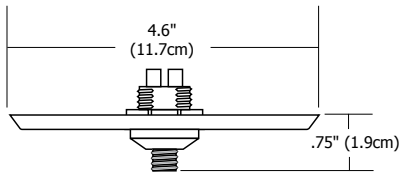

### 4" Round Fast Jack Power Feed Canopy

The 4" Round Fast Jack Canopy mounts to a standard 4" electrical box that houses either a 12 volt electronic transformer (included) or 12 volt LED power supply (included). Maximum load of the halogen version is 12 volt, 75 watts. Maximum load of LED version is 12 volt, 40 watts. Halogen version is dimmable with low voltage electronic dimmer. **LED** dimming range varies: reference corresponding fixture specification sheet, at [www.edgelighting.com](http://www.edgelighting.com), for dimming details.

\*LED version can also be used with maximum of 50 watt halogen load per port.

**Weight:**  
.95 lb (.43 kg)

System	Canopy	Type	Finish	Voltage Input
<b>FJP</b>	<b>4RD</b>	Halogen (leave blank)	<b>SN</b>	Standard 120V (leave blank)
<b>FJP</b> Fast Jack Power Feed	<b>4RD</b> 4.6" Round	<b>LED</b> LED	<b>SN</b> Satin Nickel <b>PN</b> Polished Nickel <b>BZ</b> Antique Bronze <b>WH</b> White	<b>2</b> 230V 50Hz <b>3</b> 277V 60Hz (Halogen only)

### 4" Square Fast Jack Power Feed Canopy

The 4" Square Fast Jack Canopy mounts to a standard 4" electrical box that houses either a 12 volt electronic transformer (included) or 12 volt LED power supply (included). Maximum load of the halogen version is 12 volt, 75 watts. Maximum load of LED version is 12 volt, 40 watts. Halogen version is dimmable with low voltage electronic dimmer. **LED** dimming range varies: reference corresponding fixture specification sheet, at [www.edgelighting.com](http://www.edgelighting.com), for dimming details.

\*LED version can also be used with maximum of 50 watt halogen load per port.

**Weight:**  
.95 lb (.43 kg)

System	Canopy	Type	Finish	Voltage Input
<b>FJP</b>	<b>4SQ</b>	Halogen (leave blank)	<b>SN</b>	Standard 120V (leave blank)
<b>FJP</b> Fast Jack Power Feed	<b>4SQ</b> 4.6" Square	<b>LED</b> LED	<b>SN</b> Satin Nickel <b>PN</b> Polished Nickel <b>BZ</b> Antique Bronze <b>WH</b> White	<b>2</b> 230V 50Hz <b>3</b> 277V 60Hz (Halogen only)