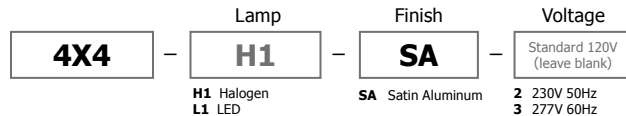

Weight:

2 lbs (0.9 kg)

PROJECT: _____ FIXTURE TYPE: _____ DATE: _____