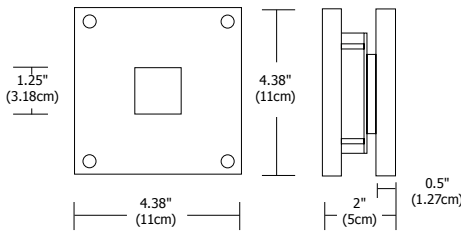

Weight:

2 lbs (0.9 kg)

PROJECT: _____ FIXTURE TYPE: _____ DATE: _____