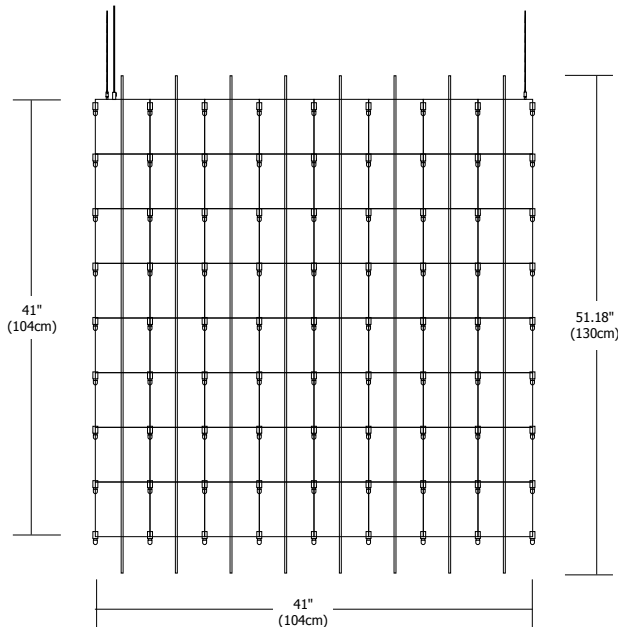

Description

Universo Suspension resembles a celestial shape with its interwoven shafts of glass and metal that beam in all directions. The dimmable fixture includes 216/548 0.3 watt 12 volt E10 base LED bulbs. Adjustable overall length of 78.7 inches.

Finish

Satin Nickel

Lamp Specification

UNIV-25-L1-SN 216 x 0.3 watt 12 volt E10 base LED bulbs
 UNIV-41-L1-SN 548 x 0.3 watt 12 volt E10 base LED bulbs

Total Wattage

UNIV-25-L1-SN 65W
 UNIV-41-L1-SN 165W

Dimmer

Dimmable with magnetic low-voltage dimmer

Weight

UNIV-25-L1-SN 40 lbs (18 kg)
 UNIV-41-L1-SN 60 lbs (27 kg)

Product	Size	Lamp	Finish
UNIV	25	L1	SN
UNIV Universo	25 25" Wide 41 41" Wide	L1 LED	SN Satin Nickel

PROJECT:

FIXTURE TYPE:

DATE: