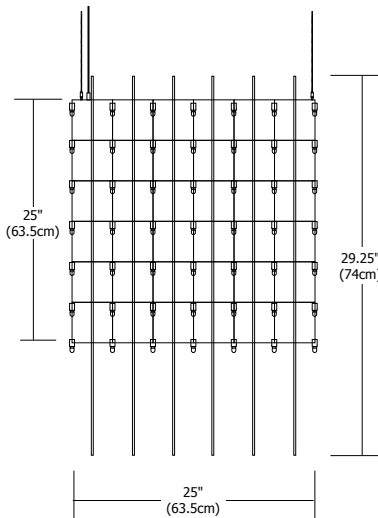

Description

Universo Suspension resembles a celestial shape with its interwoven shafts of glass and metal that beam in all directions. The dimmable fixture includes 216/548 0.3 watt 12 volt E10 base LED bulbs. Adjustable overall length of 78.7 inches.

Finish

Satin Nickel

Lamp Specification

UNIV-25-L1-SN 216 x 0.3 watt 12 volt E10 base LED bulbs
 UNIV-41-L1-SN 548 x 0.3 watt 12 volt E10 base LED bulbs

Total Wattage

UNIV-25-L1-SN 65W
 UNIV-41-L1-SN 165W

Dimmer

Dimmable with magnetic low-voltage dimmer

Weight

UNIV-25-L1-SN 40 lbs (18 kg)
 UNIV-41-L1-SN 60 lbs (27 kg)

Product	Size	Lamp	Finish
UNIV	25	L1	SN
UNIV Universo	25 25" Wide 41 41" Wide	L1 LED	SN Satin Nickel

PROJECT:

FIXTURE TYPE:

DATE: