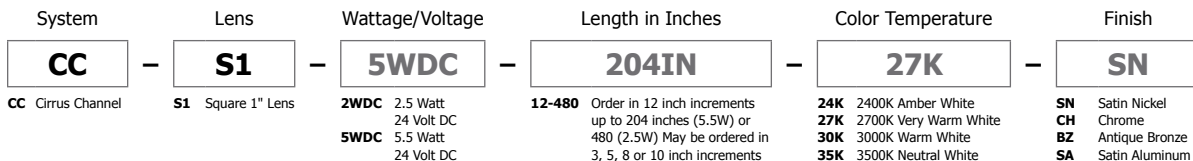

PROJECT: _____ FIXTURE TYPE: _____ DATE: _____