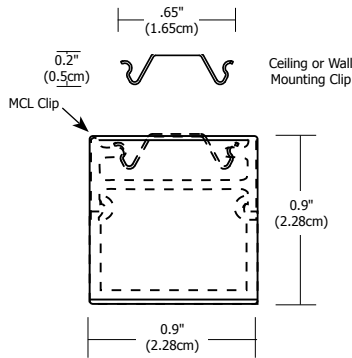

CIRRUS CHANNEL S1, SQUARE 1" LENS 24VDC SYSTEM, 85+ OR 95+CRI

MADE IN THE USA

Description:

Cirrus Channel S1 features a square 1" lens with 105 degree beam spread. At 2.5 or 5.5 watts per foot, the 24 volt DC channel contains 85+ or 95+CRI LEDs. It includes a split canopy that mounts on standard junction box. May be ordered with a Slim Profile Channel Junction Box (C-1RE-JBOX). Mounting clips are provided every 18 inches. Cirrus is powered by a Class 2 remote power supply up to 40 feet away. Available from 12 inches to 204 inches/17 feet (5WDC) or to 480 inches/40 feet (2WDC). May be ordered in 3, 5, 8 or 10 inch increments (see page 4 of spec sheet for exact dimensions). Lengths greater than 120 inches will ship as two or more segments that join together. Fixtures include a 5 year warranty.

Finishes:

Satin Nickel, Chrome, Antique Bronze, Satin Aluminum, White and Satin Black; Custom finishes available

Applications:

Architectural lighting, general lighting, retail, kitchens, restaurants, offices and conference rooms

Lamp:

Version	Watts per Foot	Lumens		85+CRI 24K, 35K, 40K, 57K	95+CRI 27K, 30K	50,000 Hour Lamp Life
		per Watt	per Foot			
2WDC	2.5			●	●	●
5WDC	5.5	71	475	●	●	●

Lumen values are based on the 3000K LED test.

CIRRUS S1 105 DEGREE LENS CANDLEPOWER DISTRIBUTION

Power Supply (24VDC):

- **PSB-25W-010-24VDC** 120VAC input, 25 watt output
- **TEB-60L-24DC** 120VAC input, 60 watt output
- **PSB-60W-ELV-24VDC** 120VAC input, 60 watt output
- **PSB-96W-010-24VDC** 120-277VAC input, 96 watt output
- **PSB-100W-ELV-24VDC** 120VAC input, 96 watt output
- **PSB-2X96W-010-24VDC** 120-277VAC input, 2x96 watt output
- **PSB-2X100W-ELV-24VDC** 120VAC input, 2x96 watt output

Slim-Profile Junction Box (sold separately):