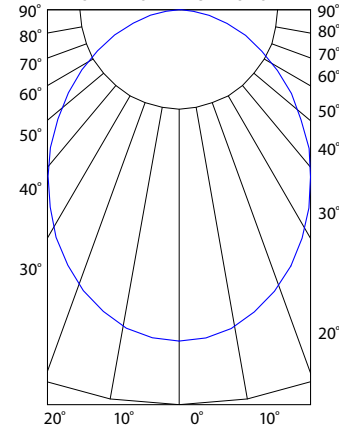

CIRRUS S1 105 DEGREE LENS CANDLEPOWER DISTRIBUTION

Power Supply (24VDC):

- **PSB-25W-010-24VDC** 120VAC input, 25 watt output
- **TEB-60L-24DC** 120VAC input, 60 watt output
- **PSB-60W-ELV-24VDC** 120VAC input, 60 watt output
- **PSB-96W-010-24VDC** 120-277VAC input, 96 watt output
- **PSB-100W-ELV-24VDC** 120VAC input, 96 watt output
- **PSB-2X96W-010-24VDC** 120-277VAC input, 2x96 watt output
- **PSB-2X100W-ELV-24VDC** 120VAC input, 2x96 watt output

Slim-Profile Junction Box (sold separately):

The Slim-Profile Junction Box with hanger bars mounts to studs spaced between 14.5"- 25" apart behind drywall. Allows low voltage DC wires from remote power supply to connect to channel wires. Junction box opening is covered by the fixture for a clean, safe connection. Includes a goof plate, for poor plastering around j-box, which may be plastered and painted.

Dimming:

010 power supplies use 0-10V dimmer: Philips Sunrise SR1200ZTUNV. ELV power supplies use ELV dimmer: Legrand, Adorne ADTP703TU; Lutron: Diva DVELV-300P, Skylark SELV-300P, Maestro MAELV-600 and Radio Ra 2