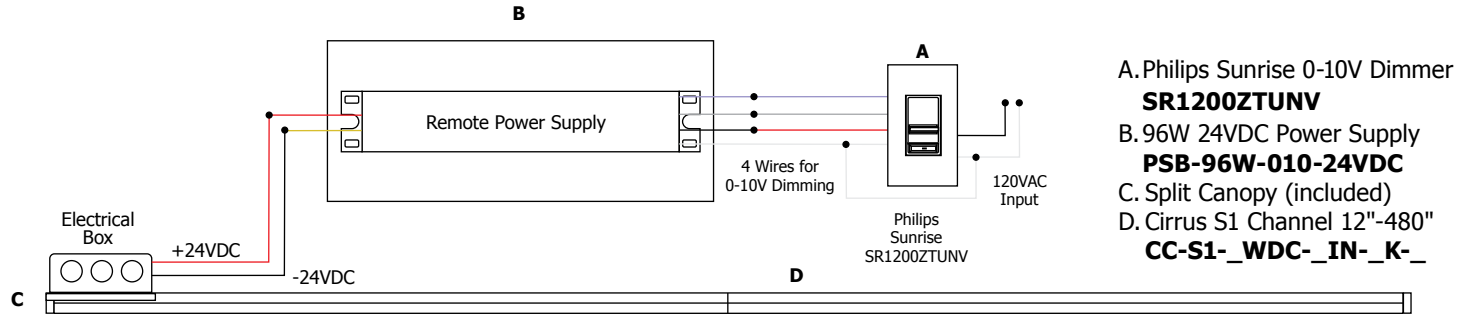

- A. Philips Sunrise 0-10V Dimmer **SR1200ZTUNV**
- B. 96W 24VDC Power Supply **PSB-96W-010-24VDC**
- C. Split Canopy (included)
- D. Cirrus S1 Channel 12"-480" **CC-S1- _WDC- _IN- _K- _**

Warm White 105° 5.5 Watt	
Distance	Foot Candles
2ft	108
3ft	62
4ft	40
6ft	21
8ft	13

Warm White 105° 2.5 Watt	
Distance	Foot Candles
2ft	61
3ft	35
4ft	22
6ft	12
8ft	7