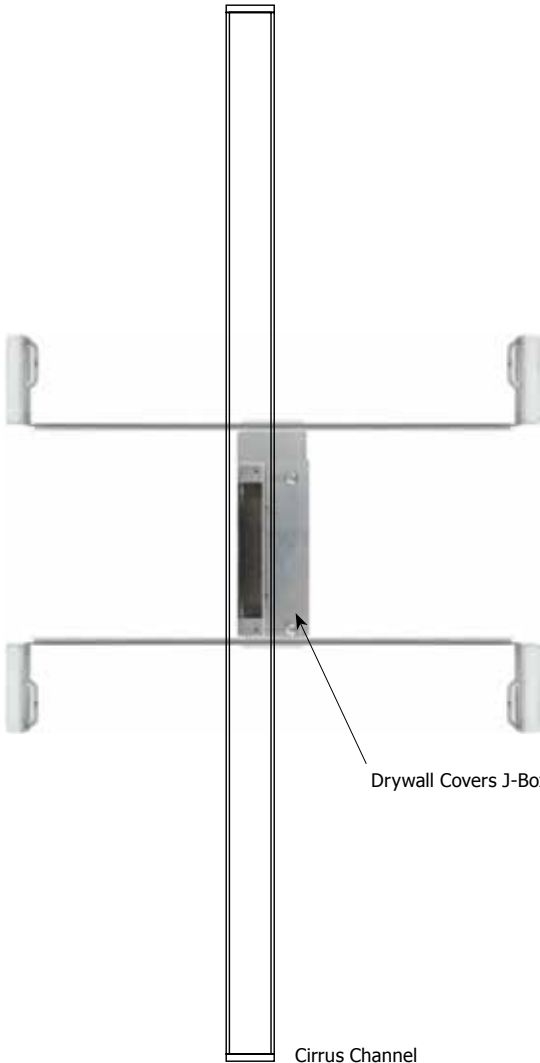

### Description:

Cirrus Channel S1 features a square 1" lens with 105 degree beam spread. At 2.5 or 5.5 watts per foot, the 24 volt DC channel contains 85+ or 95+CRI LEDs. It includes a split canopy that mounts on standard junction box. May be ordered with a Slim Profile Channel Junction Box (C-1RE-JBOX). Mounting clips are provided every 18 inches. Cirrus is powered by a Class 2 remote power supply up to 40 feet away. Available from 12 inches to 204 inches/17 feet (5WDC) or to 480 inches/40 feet (2WDC). May be ordered in 3, 5, 8 or 10 inch increments (see page 4 of spec sheet for exact dimensions). Lengths greater than 120 inches will ship as two or more segments that join together. Fixtures include a 5 year warranty.

# CIRRUS CHANNEL S1, SQUARE 1" LENS 24VDC SYSTEM, 85+ OR 95+CRI

REV01.14.15

Split Canopy (included) with Cirrus Channel. May be mounted at End.

Shown with C-1RE-JBOX (sold separately)

**Application:** 0-10V dimming for Cirrus Channel S1, Square 1" Lens

- A. Philips Sunrise 0-10V Dimmer **SR1200ZTUNV**
- B. 96W 24VDC Power Supply **PSB-96W-010-24VDC**
- C. Split Canopy (included)
- D. Cirrus S1 Channel 12"-480" **CC-S1- \_WDC- \_IN- \_K- \_**

Warm White 105° 5.5 Watt	
Distance	Foot Candles
2ft	108
3ft	62
4ft	40
6ft	21
8ft	13

## Description:

The Slim-Profile Junction Box with hanger bars mounts to studs spaced between 14.5"- 25" apart behind drywall. Allows low voltage DC wires from remote power supply to connect to channel wires. The junction box opening is covered by the fixture for a clean, safe connection. Includes a goof plate, for poor plastering around j-box, which may be plastered and painted.