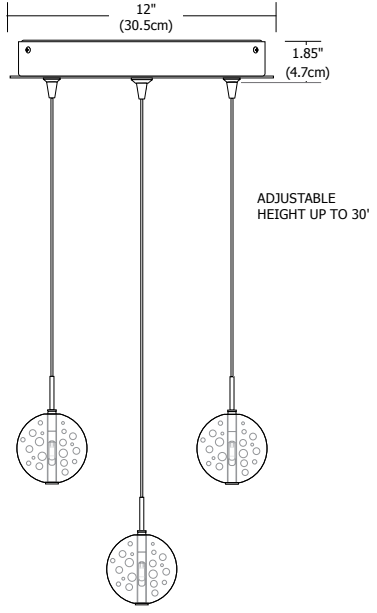

### Description

The 12" Round 3-Port Fast Jack Canopy mounts to a standard 4" electrical box with plaster ring, or to an octagon box. Dimmable with standard electronic dimmer. Maximum 20 watt load per port – total of 60 watts. General light distribution.

Bubble Ball pendants suspend from three individual canopy ports; each ball features bubble glass with a 20 watt, 12 volt, T3, G4 halogen lamp. Bubble Ball 3 is available with 10, 20 or 30 ft long field-cutable coaxial cable and includes (3) FJ-MCH (male connector heavy-duty). Order fixture based on longest desired cable length.

### Lamp Specification (per port)

Maximum 20 watt G4 bi-pin halogen (included) - 12 volt

### Weight

19 lb (8.6 kg)

Canopy	Port	Shade Type	Cable Length	Finish	Voltage
<b>12RD</b>	<b>3</b>	<b>BBCL</b>	<b>10FT</b>	<b>SN</b>	Standard 120V (leave blank)
12RD 12" Round	3 3 Port	BBCL Bubble Ball Clear BBBL Bubble Ball Blue BBAM Bubble Ball Amber BBRD Bubble Ball Red	10FT 10 ft. 20FT 20 ft. 30FT 30 ft.	SN Satin Nickel	2 230V 50Hz 3 277V 60Hz