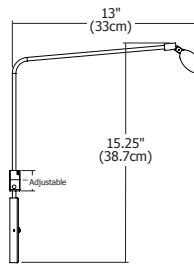

Cody 12" Canopy