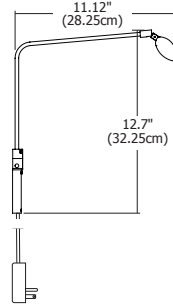

CODY LED PICTURE LIGHT

FOOTCANDLE CHARTS

No UV or IR
3000K to bring out the blues
High R9 to bring out the reds

CODY 6" provides uniform illumination to 18" square frames

Cody 6" Plug In