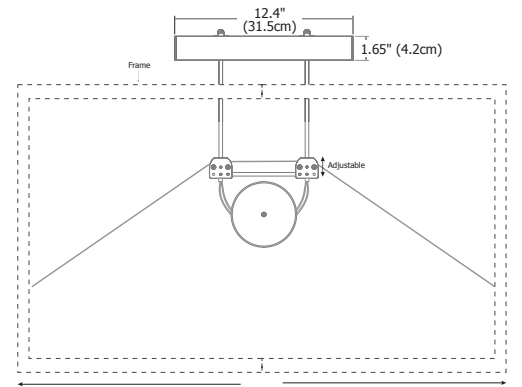

## Dimensions

Cody 6 H 1.65" x W 6.4" x D 11.12" ( H 4.2cm x W 16.25cm x D 28.25cm)

Cody 12 H 1.65" x W 12.4" x D 13" (H 4.2cm x W 31.5cm x D 33cm)

Custom sizes also available.

Fixture	Size (Shade)	Finish	Voltage
<b>CPL</b>	<b>6</b>	<b>SN</b>	Standard 120V (leave blank)
<small>CPL Cody Picture Light</small>	<small>6 6.4" (16.25cm) 12 12.4" (31.5cm)</small>	<small>SN Satin Nickel BK Black BZ Antique Bronze AB Antique Brass SB Satin Brass</small>	<small>2 230V 50Hz 3 277V 60Hz P Plug In (120-12V) transformer with 10 ft long cord</small>

Cody 12" Canopy

Cody 12" Canopy

PROJECT:

FIXTURE  
TYPE:

DATE: