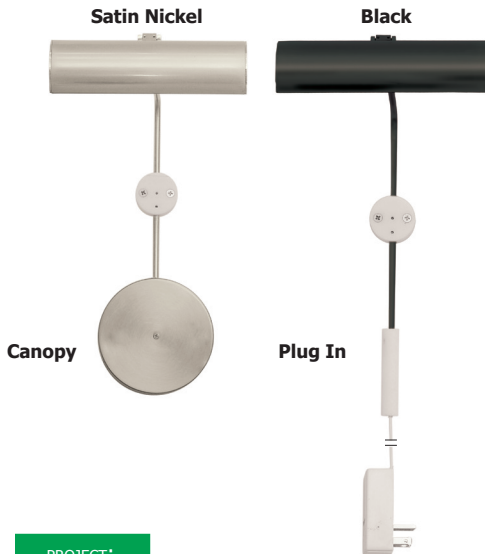

Fixture	Size (Shade)	Finish	Voltage
CPL	6	SN	Standard 120V (leave blank)
CPL Cody Picture Light	6 6.4" (16.25cm) 12 12.4" (31.5cm)	SN Satin Nickel BK Black BZ Antique Bronze AB Antique Brass SB Satin Brass	2 230V 50Hz 3 277V 60Hz P Plug In (120-12V) transformer with 10 ft long cord

PROJECT:

FIXTURE
TYPE:

DATE: