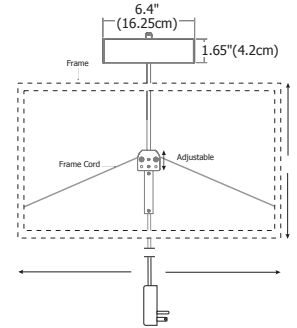

Cody 6" Plug In

CODY 12" provides uniform illumination to 32" square frames