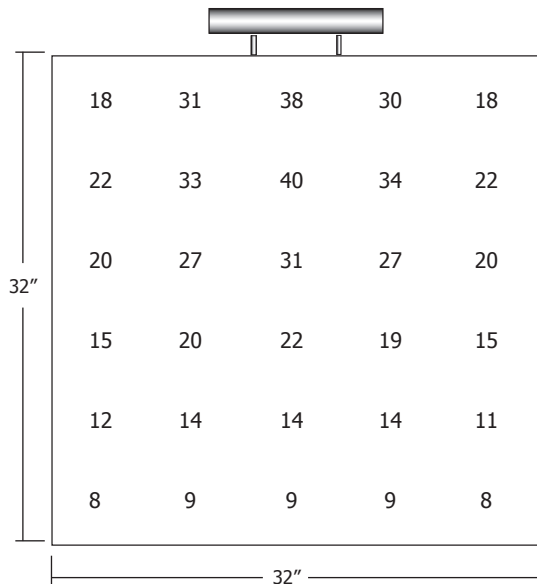

## Dimensions

Cody 6 H 1.65" x W 6.4" x D 11.12" ( H 4.2cm x W 16.25cm x D 28.25cm)

Cody 12 H 1.65" x W 12.4" x D 13" (H 4.2cm x W 31.5cm x D 33cm)

Custom sizes also available.

Fixture	Size (Shade)	Finish	Voltage
<b>CPL</b>	<b>6</b>	<b>SN</b>	Standard 120V (leave blank)
<small>CPL Cody Picture Light</small>	<small>6 6.4" (16.25cm) 12 12.4" (31.5cm)</small>	<small>SN Satin Nickel BK Black BZ Antique Bronze AB Antique Brass SB Satin Brass</small>	<small>2 230V 50Hz 3 277V 60Hz P Plug In (120-12V) transformer with 10 ft long cord</small>

## FOOTCANDLE CHARTS

No UV or IR  
3000K to bring out the blues  
High R9 to bring out the reds

CODY 6" provides uniform illumination to 18" square frames

Cody 6" Plug In

Cody 6" Plug In

CODY 12" provides uniform illumination to 32" square frames