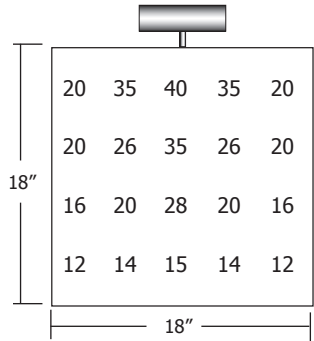

CODY LED PICTURE LIGHT

FOOTCANDLE CHARTS

No UV or IR
3000K to bring out the blues
High R9 to bring out the reds

CODY 6" provides uniform illumination to 18" square frames

Cody 6" Plug In