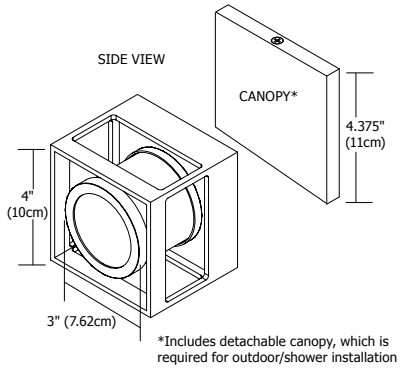

CUBE-O LED

Description:

Cube-O ceiling/wall features a white frosted diffuser tube enclosed in aluminum housing for general light distribution. The detachable square canopy is required for outdoor and wet location installations. Available in a halogen or **LED** version, the fixture is rated for indoor, outdoor, and wet locations. ADA compliant. LED version includes a 5 year warranty.

Diffuser

White

Finish:

Satin Aluminum

Lamp Specification:

Halogen (H1): 60 Watt Type JCD G9 Base Bi-Pin

LED (L1): 5.9 Total Watts (LED and power supply), 12VAC **LED**, 2712K, 90CRI, 233 lumens, 39 lumens per watt; 70% lumen maintenance based on 50,000 hours of operation