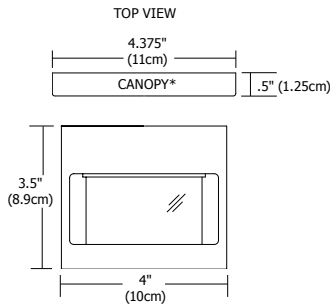

CUBE-O LED

Description:

Cube-O ceiling/wall features a white frosted diffuser tube enclosed in aluminum housing for general light distribution. The detachable square canopy is required for outdoor and wet location installations. Available in a halogen or **LED** version, the fixture is rated for indoor, outdoor, and wet locations. ADA compliant. LED version includes a 5 year warranty.

Diffuser

White

Finish:

Satin Aluminum

Lamp Specification:

Halogen (H1): 60 Watt Type JCD G9 Base Bi-Pin

LED (L1): 5.9 Total Watts (LED and power supply), 12VAC **LED**, 2712K, 90CRI, 233 lumens, 39 lumens per watt; 70% lumen maintenance based on 50,000 hours of operation

Dimming Information:

H1 - Incandescent Dimmer

L1 - Not Dimmable

Weight:

2 lbs (0.9 kg)

PROJECT:

FIXTURE TYPE:

DATE: