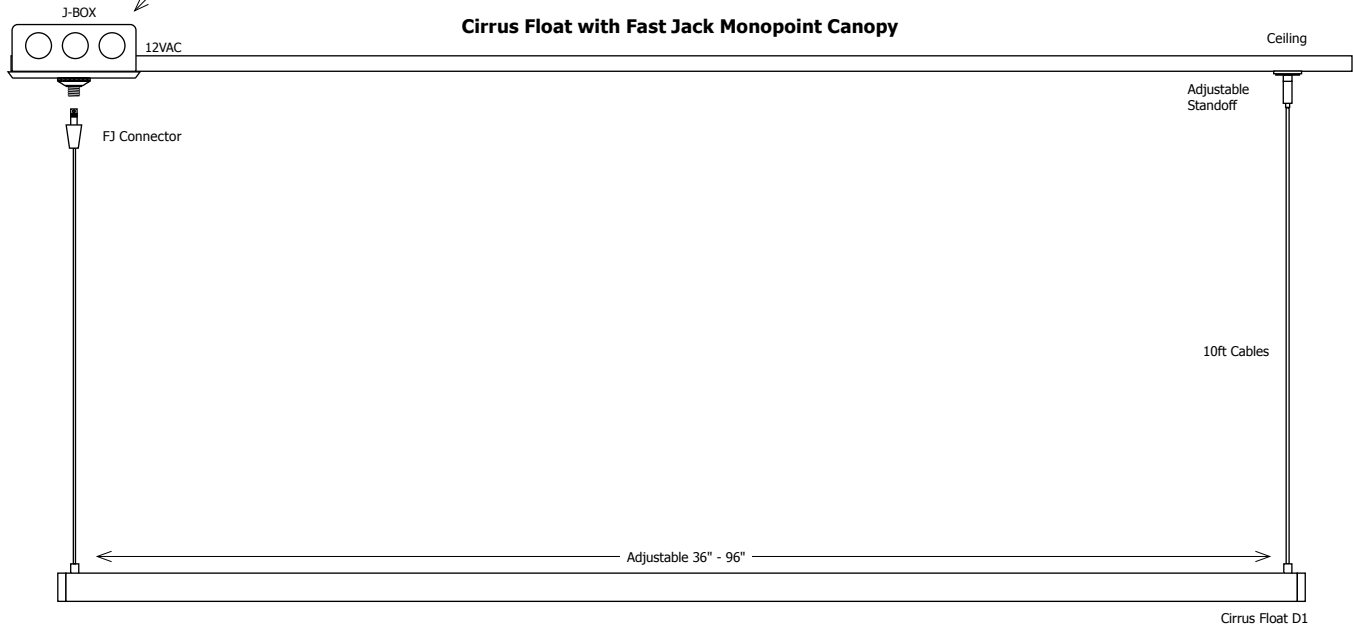

CIRRUS FLOAT FOR FAST JACK 120V/12VAC FIXTURE, 92+CRI

REV.10.16.14

Transformer
Inside Electrical Box

Satin Aluminum
Anodized

Satin Nickel
Anodized

Antique Bronze
Anodized

Satin Black
Anodized

Chrome
Plated

White
Powder Coated

PROJECT:

FIXTURE
TYPE:

DATE: