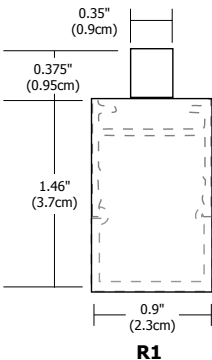

CIRRUS FLOAT FOR FAST JACK 120V/12VAC FIXTURE, 92+CRI

MADE IN THE USA

Warm White 100° 7 Watt	
Distance	Foot Candles
2ft	126
3ft	62
4ft	39
6ft	20
8ft	12

FJ
Fast Jack
Connector
(included)

Description:

Cirrus Float features a direct 1" (D1), rectangular 1" (R1) or a tubular 1 1/8" (T1) lens, offering an array of choices for style, functionality and beam distribution. At 7 watts per foot, the 12VAC Cirrus Float fixtures contain very warm white or warm white 92+CRI LEDs. Available in lengths from 36 inches to 72 inches. May be ordered in 3, 6 or 9 inch increments. Adapted for easy compatibility with Edge Fast Jack Canopies, fixtures allow flexible mounting to mono-point or multi-port canopies. Fast Jack Cirrus Float fixtures include Fast Jack (FJ) Connectors that mount to canopies. Cirrus features adjustable aircraft cables that slide across the length of fixture for flexibility in mounting to the canopies. Hardware and supporting cables are Antique Bronze for Antique Bronze and Black fixtures and are Satin Nickel for all other finishes. Power cables are Satin Nickel for all finish options. Fixture includes a 5 year warranty.