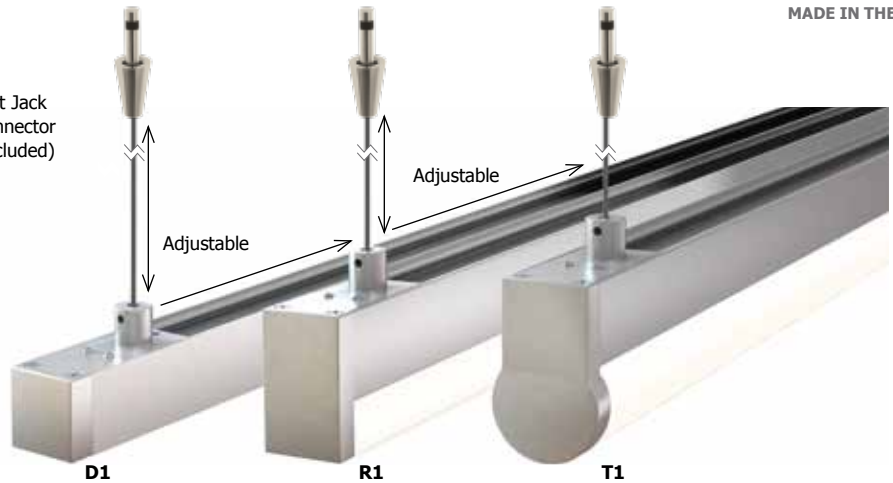

CIRRUS FLOAT FOR FAST JACK 120V/12VAC FIXTURE, 92+CRI

MADE IN THE USA

Warm White 100° 7 Watt	
Distance	Foot Candles
2ft	126
3ft	62
4ft	39
6ft	20
8ft	12

FJ
Fast Jack
Connector
(included)

Description:

Cirrus Float features a direct 1" (D1), rectangular 1" (R1) or a tubular 1 1/8" (T1) lens, offering an array of choices for style, functionality and beam distribution. At 7 watts per foot, the 12VAC Cirrus Float fixtures contain very warm white or warm white 92+CRI LEDs. Available in lengths from 36 inches to 72 inches. May be ordered in 3, 6 or 9 inch increments. Adapted for easy compatibility with Edge Fast Jack Canopies, fixtures allow flexible mounting to mono-point or multi-port canopies. Fast Jack Cirrus Float fixtures include Fast Jack (FJ) Connectors that mount to canopies. Cirrus features adjustable aircraft cables that slide across the length of fixture for flexibility in mounting to the canopies. Hardware and supporting cables are Antique Bronze for Antique Bronze and Black fixtures and are Satin Nickel for all other finishes. Power cables are Satin Nickel for all finish options. Fixture includes a 5 year warranty.

System Compatibility:

Fast Jack (FJ) LED Canopies required. See page 3 of spec sheet for additional details.

Fixture Finish:

Satin Aluminum, Satin Nickel, Chrome, Antique Bronze, Satin Black and White; Custom finishes available

Lumen values are based on the 3000K LED test.

Applications:

Indoor - Architectural lighting, general lighting and retail
Mount fixture 70" above finished floor

Channel Suspension Swag Hook (sold separately):