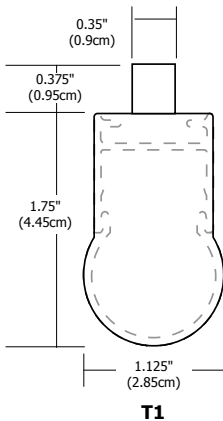

CIRRUS FLOAT FOR FAST JACK 120V/12VAC FIXTURE, 92+CRI

MADE IN THE USA

Warm White 100° 7 Watt	
Distance	Foot Candles
2ft	126
3ft	62
4ft	39
6ft	20
8ft	12

FJ
Fast Jack
Connector
(included)

Description:

Cirrus Float features a direct 1" (D1), rectangular 1" (R1) or a tubular 1 1/8" (T1) lens, offering an array of choices for style, functionality and beam distribution. At 7 watts per foot, the 12VAC Cirrus Float fixtures contain very warm white or warm white 92+CRI LEDs. Available in lengths from 36 inches to 72 inches. May be ordered in 3, 6 or 9 inch increments. Adapted for easy compatibility with Edge Fast Jack Canopies, fixtures allow flexible mounting to mono-point or multi-port canopies. Fast Jack Cirrus Float fixtures include Fast Jack (FJ) Connectors that mount to canopies. Cirrus features adjustable aircraft cables that slide across the length of fixture for flexibility in mounting to the canopies. Hardware and supporting cables are Antique Bronze for Antique Bronze and Black fixtures and are Satin Nickel for all other finishes. Power cables are Satin Nickel for all finish options. Fixture includes a 5 year warranty.