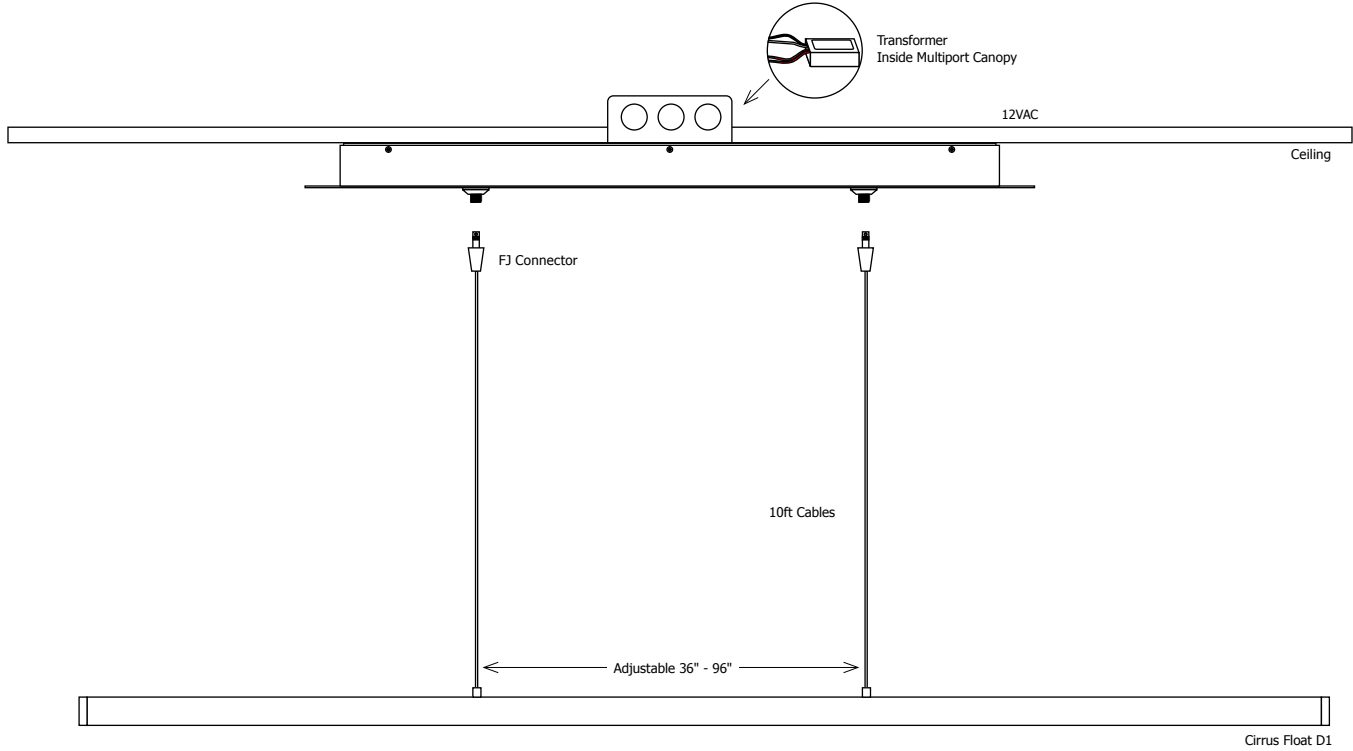

Swag Hook extends a cable to an electrical box not located directly above desired fixture location.

Product	Type
CS	SWAG
CS Channel Suspension	SWAG Swag Hook

System	Product	Lens	Length In Inches	Color Temperature	Finish
FJ	CF	D1	72IN	27K	SN
FJ Fast Jack	CF Cirrus Float 12 Volt	D1 Direct 1" Lens R1 Rectangle 1" Lens T1 Tubular 1" Lens	36 36 Inches 48 48 Inches 60 60 Inches 72 72 Inches May be ordered in 3, 6 or 9 inch increments	27K 2700K Very Warm White 30K 3000K Warm White	SA Satin Aluminum SN Satin Nickel CH Chrome BZ Antique Bronze BK Satin Black WH White

PROJECT:

FIXTURE TYPE:

DATE:

CIRRUS FLOAT FOR FAST JACK 120V/12VAC FIXTURE, 92+CRI

REV.10.16.14

Transformer
Inside Electrical Box

Satin Aluminum
Anodized

Satin Nickel
Anodized