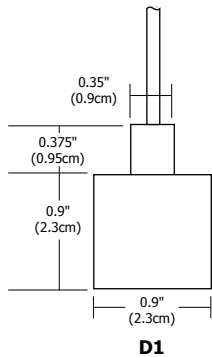

CIRRUS FLOAT FOR FAST JACK 120V/12VAC FIXTURE, 92+CRI

MADE IN THE USA

Warm White 100° 7 Watt	
Distance	Foot Candles
2ft	126
3ft	62
4ft	39
6ft	20
8ft	12

FJ
Fast Jack
Connector
(included)

Description:

Cirrus Float features a direct 1" (D1), rectangular 1" (R1) or a tubular 1 1/8" (T1) lens, offering an array of choices for style, functionality and beam distribution. At 7 watts per foot, the 12VAC Cirrus Float fixtures contain very warm white or warm white 92+CRI LEDs. Available in lengths from 36 inches to 72 inches. May be ordered in 3, 6 or 9 inch increments. Adapted for easy compatibility with Edge Fast Jack Canopies, fixtures allow flexible mounting to mono-point or multi-port canopies. Fast Jack Cirrus Float fixtures include Fast Jack (FJ) Connectors that mount to canopies. Cirrus features adjustable aircraft cables that slide across the length of fixture for flexibility in mounting to the canopies. Hardware and supporting cables are Antique Bronze for Antique Bronze and Black fixtures and are Satin Nickel for all other finishes. Power cables are Satin Nickel for all finish options. Fixture includes a 5 year warranty.