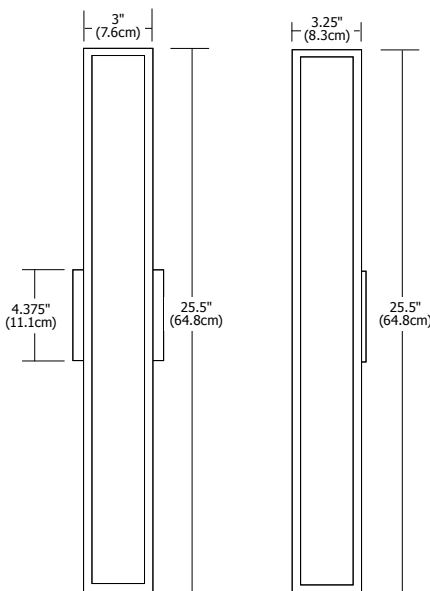

# GARBO WALL

REV.12.14.11

**Description:**

Garbo Wall features opal white acrylic diffusers in a slim rectangular metal frame providing general and vanity multidirectional light distribution. It mounts vertically or horizontally onto a wall and it is also available in dimmable version (F1D). Ceiling/Wall square version also available. ADA compliant.

**Diffuser:**

Opal White Acrylic

**Finish:**

Satin Nickel or Polished Nickel

**Lamp Specification:**

**Fluorescent (F1 or F1D):** Included  
25F1/F1D - T8/FO17W

**Total Wattage:**

25F1/F1D - 17W - 3000K

**Weight:**

25F1/F1D - 5.7 lbs (2.6 kg)

	Type	Size	Lamp	Finish	Voltage
<b>GARBO</b>	<b>W</b>	<b>25</b>	<b>F1</b>	<b>SN</b>	Standard 120V (leave blank)
	W Wall	25 25.5" (64.8cm)	F1 Fluorescent F1D Fluorescent Dimmable	SN Satin Nickel PN Polished Nickel	2 230V 50Hz 3 277V 60Hz (F1 only)

PROJECT:

FIXTURE TYPE:

DATE: