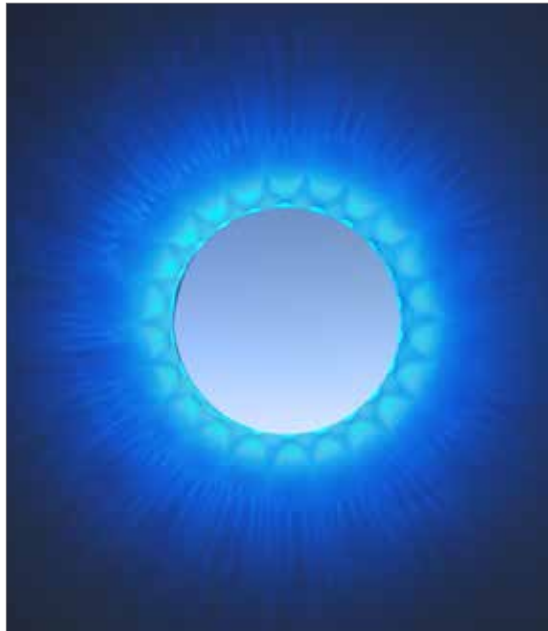

REV.06.02.14

Control Moods with wireless handheld remote (provided)

Description:

Marilyn Moods 22" Round and 24" Square variations offer dynamic color effects with **RGB LEDs**, which are controlled with a wireless handheld remote (provided).

Body Finish:

Mirror

Lamp Specification:

RGB LED (RGB) : Lamps Included

Round RGB - Red, Green & Blue LED

Square RGB - Red, Green & Blue LED

Total Wattage:

RGB Round - 36W

RGB Square - 36W

Dimmer:

RGB Round/Square - Includes wireless controller/ handheld remote

Dimensions:

RGB Round - 22" x 22" x 3.5"

RGB Square - 24" x 24" x 3.5"

Accessories:

Add Mirror Defogger to remove condensation (sold separately)