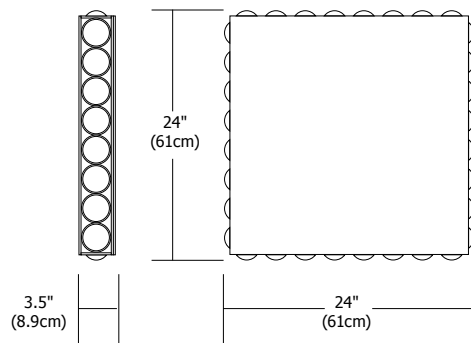

Weight:

39 lb (17.7 kg)

Mirror Accessory

DF-SQ15 Defogger Square 15"
DF-RD15 Defogger Round 15"

PROJECT: _____ FIXTURE TYPE: _____ DATE: _____