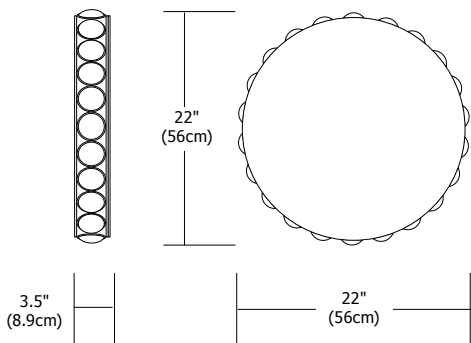

Body Finish:

Mirror

Lamp Specification:

RGB LED (RGB) : Lamps Included

Round RGB - Red, Green & Blue LED

Square RGB - Red, Green & Blue LED

Total Wattage:

RGB Round - 36W

RGB Square - 36W

Dimmer:

RGB Round/Square - Includes wireless controller/ handheld remote

Dimensions:

RGB Round - 22" x 22" x 3.5"

RGB Square - 24" x 24" x 3.5"

Accessories:

Add Mirror Defogger to remove condensation (sold separately)

Use DF-RD15 for Round; DF-SQ15 for Square

Weight:

39 lb (17.7 kg)

Mirror Accessory

DF-SQ15 Defogger Square 15"
DF-RD15 Defogger Round 15"

PROJECT: _____ FIXTURE TYPE: _____ DATE: _____