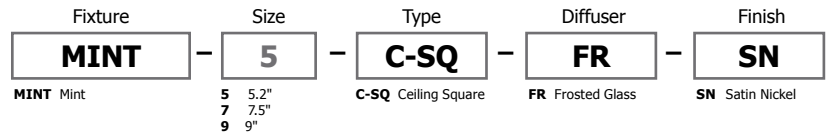

2.28", 2.95", 2.95"
5.8cm, 7.5cm, 7.5cm)

Description

Mint Square ceiling fixtures feature a frosted diffuser and a satin nickel finish. Available in 5", 7" and 9" versions. The 5" version includes one 40 watt, 120 volt, JCD, G9 halogen lamp; 7" and 9" versions include two 40 watt, 120 volt, JCD, G9 halogen lamps. General light distribution.

Diffuser

Frosted Glass

Finish

Satin Nickel

Lamp Specification

Maximum 40W Type G9 Base Halogen Per Socket

Total Wattage

MINT-5-C-SQ-FR-SN 40W

MINT-7-C-SQ-FR-SN 80W

MINT-9-C-SQ-FR-SN 80W

Weight

MINT-5-C-SQ-FR-SN 5 lbs (2.3kg)

MINT-7-C-SQ-FR-SN 7 lbs (3.2kg)

MINT-9-C-SQ-FR-SN 9 lbs (4kg)

PROJECT:

FIXTURE
TYPE: