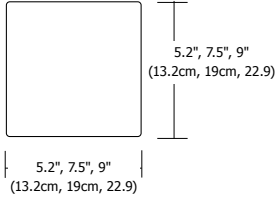

2.28", 2.95", 2.95"
5.8cm, 7.5cm, 7.5cm)

Description

Mint Square ceiling fixtures feature a frosted diffuser and a satin nickel finish. Available in 5", 7" and 9" versions. The 5" version includes one 40 watt, 120 volt, JCD, G9 halogen lamp; 7" and 9" versions include two 40 watt, 120 volt, JCD, G9 halogen lamps. General light distribution.

Diffuser

Frosted Glass

Finish

Satin Nickel

Lamp Specification

Maximum 40W Type G9 Base Halogen Per Socket

Total Wattage

MINT-5-C-SQ-FR-SN 40W

MINT-7-C-SQ-FR-SN 80W

MINT-9-C-SQ-FR-SN 80W

Weight

MINT-5-C-SQ-FR-SN 5 lbs (2.3kg)

MINT-7-C-SQ-FR-SN 7 lbs (3.2kg)

MINT-9-C-SQ-FR-SN 9 lbs (4kg)

PROJECT:

FIXTURE
TYPE: