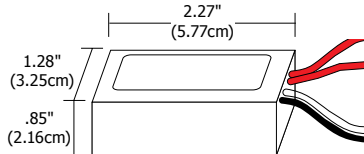

Dimensions:

8.75"(L) x 4.4"(D) x 3.8"(H)
(22.2cm x 11.2cm x 9.7cm)

Weight:

8.41 lb (3.81 kg)

PROJECT:

FIXTURE
TYPE:

DATE:

REV.11.08.13