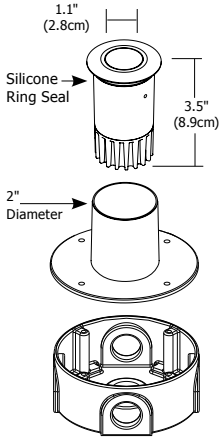

Wet location Round Junction Box Supplied by Electrician