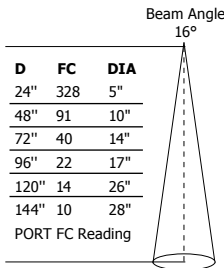

Finish:

Satin Aluminum

Lamp Specification:

3.51W, 12VAC **LED** 3029K, 80CRI, 95 lumens
70% lumen maintenance based on 50,000 hours of operation.
Add a warming filter to bring the color to 2500K

Power Supply:

Electronic TE-60L-12, Magnetic T-150-12, T-300-12

Dimming Information:

Can dim down to 30% without flickering using low voltage electronic or magnetic dimmer.

Weight:

1 lb (.45 kg)

D	FC	DIA
3"	36	3"
12"	167	4"
21"	35	8"
30"	14	10"
39"	7	12"
48"	4	13"

Dimensions:

8.75"(L) x 4.4"(D) x 3.8"(H)
(22.2cm x 11.2cm x 9.7cm)

Weight:

8.41 lb (3.81 kg)

PROJECT:

FIXTURE
TYPE:

DATE:

REV.11.08.13