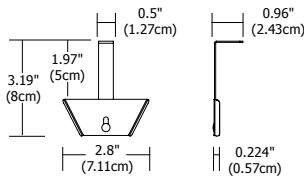

PROJECT: _____ FIXTURE TYPE: _____ DATE: _____