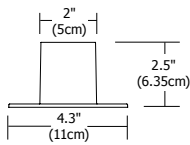

Spring Clip

Use the Spring Clip to recess Port into outdoor wood steps, decks, etc. without junction box.

Product	Type
SC	WO
SC Spring Clip	WO Wood