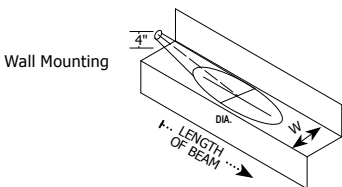

Weight:

1 lb (.45 kg)

D	FC	DIA
3"	36	3"
12"	167	4"
21"	35	8"
30"	14	10"
39"	7	12"
48"	4	13"

PORT with LF1-20D and Micro Louver