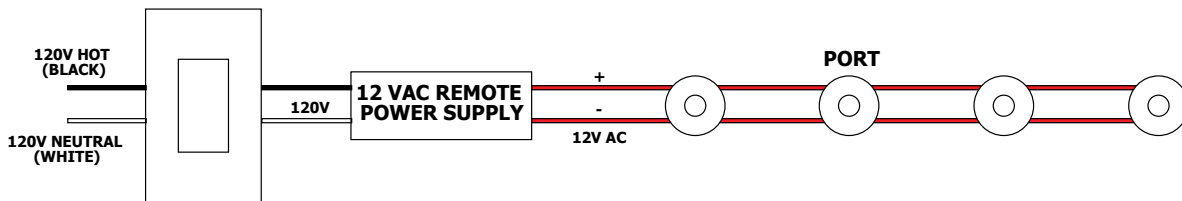

Dimming:

Dims with Lutron Skylark or Diva electronic low voltage dimmer

Mounting Requirements:

Must be in accessible location or inside an electrical box

Weight:

.8 lb (.36 kg)

Product	Type	Voltage
TE	60L	12
TE Transformer Electronic	60L 60 Watt LED and halogen	12 12 Volt, AC