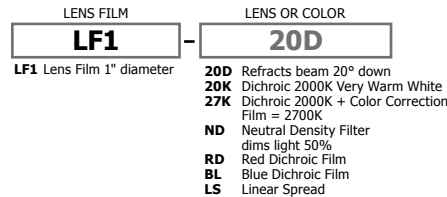

PROJECT: _____ FIXTURE TYPE: _____ DATE: _____