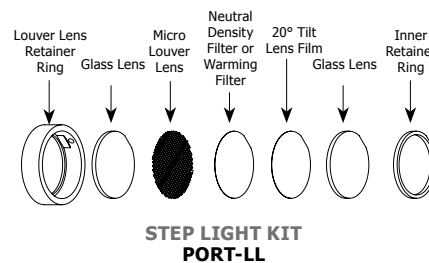

STEP LIGHT KIT
PORT-LL

PROJECT: _____ FIXTURE TYPE: _____ DATE: _____