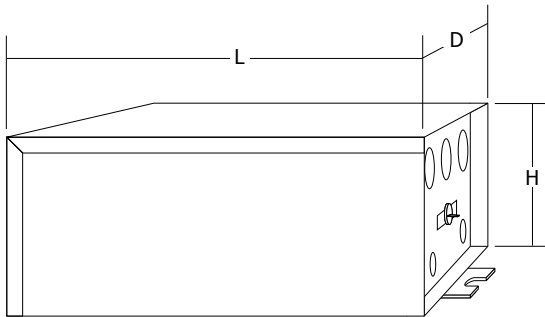

Installation:

Remote magnetic transformers must be installed in an accessible location, such as an attic or in a closet, up to 20 feet from the power feed canopy. Outdoor version available.

Dimming:

Dims with Lutron Skylark or Diva magnetic low voltage dimmer

Dimensions:

8.75"(L) x 4.4"(D) x 3.8"(H)
(22.2cm x 11.2cm x 9.7cm)

Weight:

8.41 lb (3.81 kg)

PROJECT:

FIXTURE
TYPE:

DATE:

REV.11.08.13