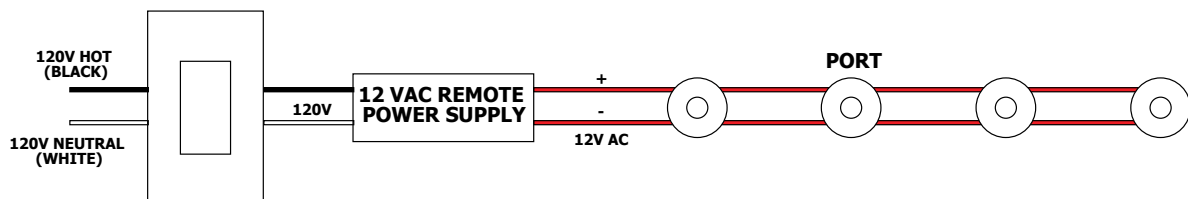

Weight:

8.41 lb (3.81 kg)

PROJECT:

FIXTURE
TYPE:

DATE: