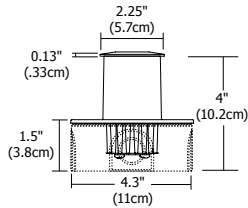

Indoor Octagon Junction Box Supplied by Electrician

Description:

Slim and recessed, with an integral 12VAC 3.5 watt, high powered, warm white LED, the fixture features a 16 degree precise focus, tempered glass lens with a marine-grade aluminum, round or square, beveled edge trim. The Port LED is outdoor-rated using a wet location electrical box or indoor using a standard octagon electrical box. The trim accepts dichroic color filters, which are used with PORT-LL(H). Compatible remote power supplies are TE-60L-12, T-150-12 or T-300-12. Order junction box cover, wood spring clips and remote transformer separately. Fixture includes 5 year warranty.

Finish:

Satin Aluminum

Lamp Specification:

3.51W, 12VAC **LED** 3029K, 80CRI, 95 lumens
70% lumen maintenance based on 50,000 hours of operation.
Add a warming filter to bring the color to 2500K

Power Supply:

Electronic TE-60L-12, Magnetic T-150-12, T-300-12

Dimming Information:

Can dim down to 30% without flickering using low voltage electronic or magnetic dimmer.