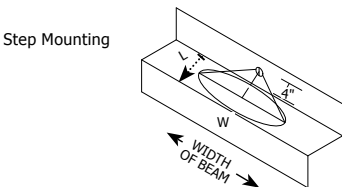

PORT with LF1-20D and Micro Louver

D	FC	DIA
3"	44	7.5"
6"	85	10"
9"	84	10.5"
12"	34	12.5"

PORT with LF1-20D, LF1-LS and Micro Louver

Product	Type	Description	Trim	Finish
PORT	HD	RD	ST	SA
PORT Port	HD Head Only	RD Round SQ Square	ST Surface Trim	SA Satin Aluminum