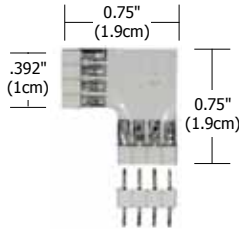

Product	Type	Size	Connector
SS	CFX	3IN	Leave Blank for WW or VW
SS Soft Strip	CFX Flexible Connector	3IN 3 Inches 6IN 6 Inches 12IN 12 Inches 36IN 36 Inches 96IN 96 Inches	RGB RGB

SS-CFXT-3IN

Flexible T-Connector

The 3 inch T-Connector links two sections of Soft Strip end-to-end.

Product	Type	Size
SS	CFXT	3IN
SS Soft Strip	CFXT Flexible T-Connector	3IN 3 Inches

L-Connector

The Soft Strip L-Connector physically and electrically join two Soft Strip sections at 90° on a horizontal plane (includes one male joiner).

Product	Type
SS	CL
SS Soft Strip	CL L-Connector

T-Connector

Soft Strip T-Connectors physically and electrically join three Soft Strip sections at 90° angles (includes 2 male joiners).

Product	Type
SS	CT
SS Soft Strip	CT T-Connector

X-Connector

Soft Strip X-Connectors physically and electrically join four Soft Strip sections at 90° angles (includes 2 male joiners).

Product	Type
SS	CX
SS Soft Strip	CX X-Connector

Connector End Cap

Straight connector converts female end of Soft Strip to a male end. End caps attach to end of Soft Strip run, electrically isolating the run.