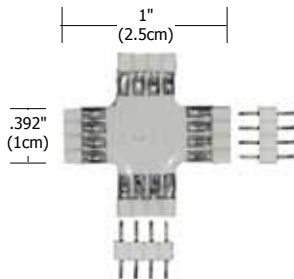

Product	Type	Size	Connector
SS	CFX	3IN	Leave Blank for WW or VW
SS Soft Strip	CFX Flexible Connector	3IN 3 Inches 6IN 6 Inches 12IN 12 Inches 36IN 36 Inches 96IN 96 Inches	RGB RGB

SS-CFXT-3IN

Flexible T-Connector

The 3 inch T-Connector links two sections of Soft Strip end-to-end.

Product	Type	Size
SS	CFXT	3IN
SS Soft Strip	CFXT Flexible T-Connector	3IN 3 Inches

L-Connector

The Soft Strip L-Connector physically and electrically join two Soft Strip sections at 90° on a horizontal plane (includes one male joiner).

Product	Type
SS	CL
SS Soft Strip	CL L-Connector

T-Connector

Soft Strip T-Connectors physically and electrically join three Soft Strip sections at 90° angles (includes 2 male joiners).

Product	Type
SS	CT
SS Soft Strip	CT T-Connector

X-Connector

Soft Strip X-Connectors physically and electrically join four Soft Strip sections at 90° angles (includes 2 male joiners).

Product	Type
SS	CX
SS Soft Strip	CX X-Connector

Connector End Cap

Straight connector converts female end of Soft Strip to a male end. End caps attach to end of Soft Strip run, electrically isolating the run.