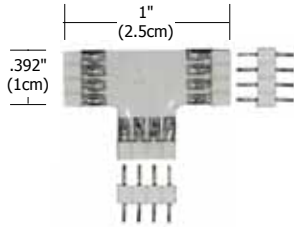

Product	Type	Size	Connector
SS	CFX	3IN	Leave Blank for WW or VW
SS Soft Strip	CFX Flexible Connector	3IN 3 Inches 6IN 6 Inches 12IN 12 Inches 36IN 36 Inches 96IN 96 Inches	RGB RGB

SS-CFXT-3IN

Flexible T-Connector

The 3 inch T-Connector links two sections of Soft Strip end-to-end.

Product	Type	Size
SS	CFXT	3IN
SS Soft Strip	CFXT Flexible T-Connector	3IN 3 Inches

L-Connector

The Soft Strip L-Connector physically and electrically join two Soft Strip sections at 90° on a horizontal plane (includes one male joiner).

Product	Type
SS	CL
SS Soft Strip	CL L-Connector

T-Connector

Soft Strip T-Connectors physically and electrically join three Soft Strip sections at 90° angles (includes 2 male joiners).

Product	Type
SS	CT
SS Soft Strip	CT T-Connector

X-Connector

Soft Strip X-Connectors physically and electrically join four Soft Strip sections at 90° angles (includes 2 male joiners).

Product	Type
SS	CX
SS Soft Strip	CX X-Connector

Connector End Cap

Straight connector converts female end of Soft Strip to a male end. End caps attach to end of Soft Strip run, electrically isolating the run.