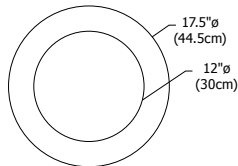

VANILLA SKY ROUND

REV.07.18.13

Description:

Vanilla Sky Round ceiling series features molded round white glass diffusers in various sizes providing general light distribution. The 14" fixture includes a halogen lamp, while the 18" and 24" include energy saving Krypton/Xenon lamps. All three sizes are also available in fluorescent versions.

Diffuser:

White

Lamp Specification:

Halogen (H1) Lamp Included

14H1 100 Watt Type T3-118mm RSC Double End

Krypton/Xenon (K1): Lamp Included

18K1 180 Watt (equivalent to 250 Watt Halogen) Type T4-118mm RSC Double End