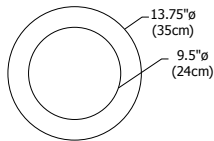

VANILLA SKY ROUND

REV.07.18.13

Description:

Vanilla Sky Round ceiling series features molded round white glass diffusers in various sizes providing general light distribution. The 14" fixture includes a halogen lamp, while the 18" and 24" include energy saving Krypton/Xenon lamps. All three sizes are also available in fluorescent versions.

Diffuser:

White

Lamp Specification:

Halogen (H1) Lamp Included

14H1 100 Watt Type T3-118mm RSC Double End

Krypton/Xenon (K1): Lamp Included

18K1 180 Watt (equivalent to 250 Watt Halogen) Type T4-118mm RSC Double End