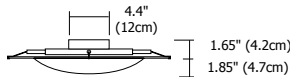

VANILLA SKY ROUND

REV.07.18.13

Description:

Vanilla Sky Round ceiling series features molded round white glass diffusers in various sizes providing general light distribution. The 14" fixture includes a halogen lamp, while the 18" and 24" include energy saving Krypton/Xenon lamps. All three sizes are also available in fluorescent versions.