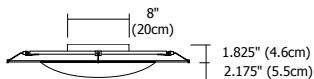

VANILLA SKY ROUND

REV.07.18.13

Description:

Vanilla Sky Round ceiling series features molded round white glass diffusers in various sizes providing general light distribution. The 14" fixture includes a halogen lamp, while the 18" and 24" include energy saving Krypton/Xenon lamps. All three sizes are also available in fluorescent versions.

Diffuser:

White

Lamp Specification:

Halogen (H1) Lamp Included

14H1 100 Watt Type T3-118mm RSC Double End

Krypton/Xenon (K1): Lamp Included

18K1 180 Watt (equivalent to 250 Watt Halogen) Type T4-118mm RSC Double End