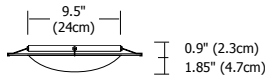

VANILLA SKY ROUND

REV.07.18.13

Description:

Vanilla Sky Round ceiling series features molded round white glass diffusers in various sizes providing general light distribution. The 14" fixture includes a halogen lamp, while the 18" and 24" include energy saving Krypton/Xenon lamps. All three sizes are also available in fluorescent versions.

Diffuser:

White

Lamp Specification:

Halogen (H1) Lamp Included

14H1 100 Watt Type T3-118mm RSC Double End

Krypton/Xenon (K1): Lamp Included

18K1 180 Watt (equivalent to 250 Watt Halogen) Type T4-118mm RSC Double End

24K1 180 Watt (equivalent to 250 Watt Halogen) Type T4-118mm RSC Double End

Fluorescent (F1 or F1E) Lamp Included

14F1 2x9 Watt Type T4/G2G7 base, 2700K

18F1 2x26 Watt Type T4/G24Q-3 base, 3000K

24F1 2x26 Watt Type T4/G24Q-3 base, 3000K

Total Wattage:

14H1 100W

18K1 180W = 250W

24K1 180W = 250W

14F1 18W - 2700K

18F1 52W - 3000K

24F1 52W - 3000K

Dimming Information:

Halogen (H1): Incandescent

Krypton/Xenon (K1): Incandescent

Fluorescent (F1 or F1E): Not Dimmable (Electronic Ballast)

Weight:

14 6 lbs (3 kg)

18 8 lbs (4 kg)

24 13 lbs (6 kg)

Description	Size	Lamp	Voltage
VSKY - RD	14	H1	Standard 120V (leave blank)
RD Round	14 14" 18 18" 24 24"	H1 Halogen (14" only) K1 Krypton/Xenon (18" or 24" only) F1 Fluorescent	2 230V 50Hz 3 277V 60Hz (F1 Only)

PROJECT:

FIXTURE
TYPE:

DATE: