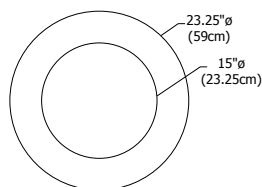

VANILLA SKY ROUND

REV.07.18.13

Description:

Vanilla Sky Round ceiling series features molded round white glass diffusers in various sizes providing general light distribution. The 14" fixture includes a halogen lamp, while the 18" and 24" include energy saving Krypton/Xenon lamps. All three sizes are also available in fluorescent versions.

Diffuser:

White

Lamp Specification:

Halogen (H1) Lamp Included

14H1 100 Watt Type T3-118mm RSC Double End

Krypton/Xenon (K1): Lamp Included

18K1 180 Watt (equivalent to 250 Watt Halogen) Type T4-118mm RSC Double End