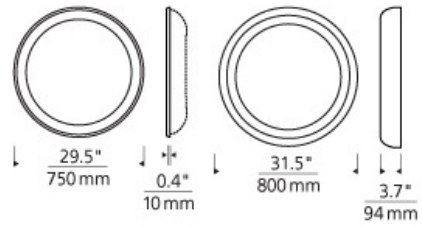

BATH COLLECTION

Tigris Mirror Round

DESCRIPTION

Round mirror surrounded by a cove of diffused white light. Available in two styles: recessed and surface. Plated pressure formed frame. Provides shadow-free task and ambient light. Halogen includes transformer and nine 120 volt, 40 watt G9 halogen lamps; compact fluorescent includes six 9 watt 2G7 base twin tube lamps and electronic ballast. Halogen version dimmable with a standard incandescent dimmer. Recessed version requires modifications to existing wall construction. ADA compliant.

INSTALLATION

Recessed version requires modifications to existing wall construction. For wall mount use only, may be mounted vertically or horizontally.

WEIGHT

35lb / 15.88kg ±

tigris mirror round

ORDERING INFORMATION

700BCTIGR	SHAPE OR SIZE	FINISH	LAMP
R30	RECESSED	C CHROME	INCANDESCENT 120V
S32	SURFACE	S SATIN NICKEL	-CF COMPACT FLUORESCENT 120V
			-CF277 COMPACT FLUORESCENT 277V

Compact fluorescent option available only with surface style.