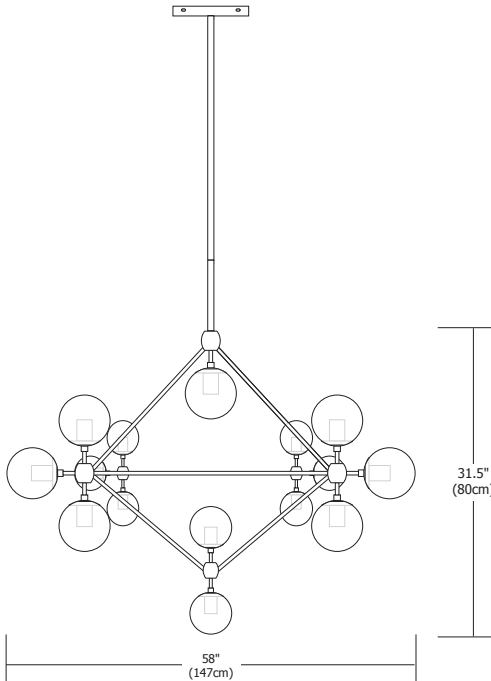

BOLA - 10, 15 & 21 LIGHT

REV05.23.14

Description

Bola suspension features a metal geometric structure with 10, 15 or 21 smoked globe shades. Suspension includes an 8" round canopy and several stem mounting options: an 8" stem, for mounting as a ceiling fixture, or using an additional combination of 12" and 20" stems for a maximum 74" extension. Add the BOLA-SLA accessory for mounting in sloped ceiling applications.

Finish

Black

Lamp Specification

120V/25W E26 medium base type G16.5 clear globe incandescent lamp

Weight

12 lb (5.4kg)

15 lb (6.8kg)

20 lb (9kg)

PROJECT: _____ FIXTURE TYPE: _____ DATE: _____