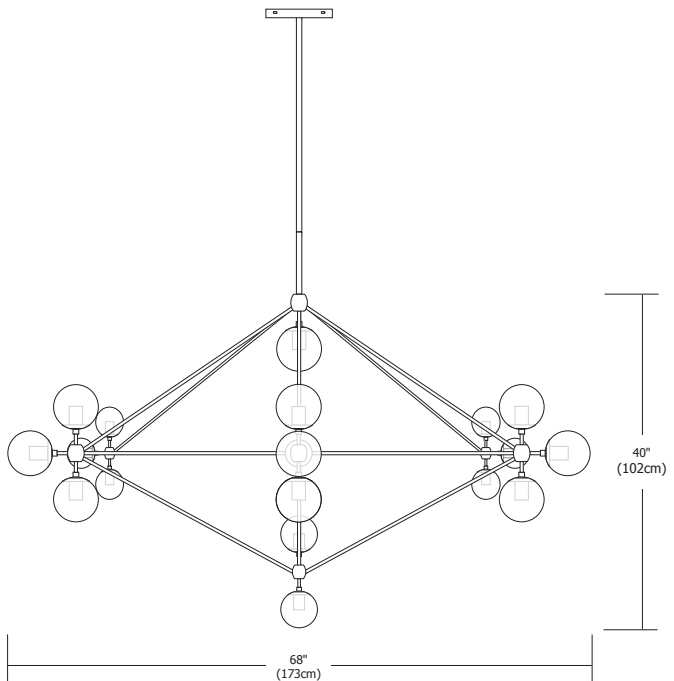

BOLA - 10, 15 & 21 LIGHT

REV05.23.14

Description

Bola suspension features a metal geometric structure with 10, 15 or 21 smoked globe shades. Suspension includes an 8" round canopy and several stem mounting options: an 8" stem, for mounting as a ceiling fixture, or using an additional combination of 12" and 20" stems for a maximum 74" extension. Add the BOLA-SLA accessory for mounting in sloped ceiling applications.

Finish

Black

Lamp Specification

120V/25W E26 medium base type G16.5 clear globe incandescent lamp

Weight

12 lb (5.4kg)

15 lb (6.8kg)

20 lb (9kg)

PROJECT: _____ FIXTURE TYPE: _____ DATE: _____