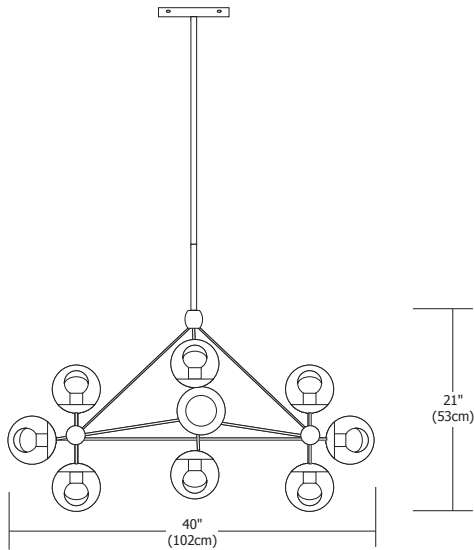

BOLA - 10, 15 & 21 LIGHT

REV05.23.14

Description

Bola suspension features a metal geometric structure with 10, 15 or 21 smoked globe shades. Suspension includes an 8" round canopy and several stem mounting options: an 8" stem, for mounting as a ceiling fixture, or using an additional combination of 12" and 20" stems for a maximum 74" extension. Add the BOLA-SLA accessory for mounting in sloped ceiling applications.

Finish

Black

Lamp Specification

120V/25W E26 medium base type G16.5 clear globe incandescent lamp

Weight

12 lb (5.4kg)

15 lb (6.8kg)

20 lb (9kg)

PROJECT: _____ FIXTURE TYPE: _____ DATE: _____