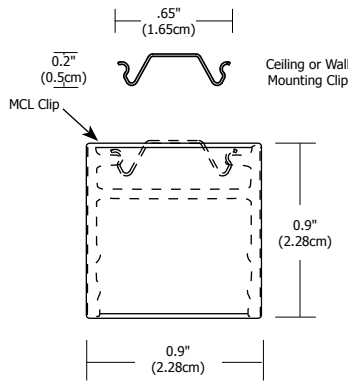

CIRRUS 100 DEGREE LENS
CANDLEPOWER DISTRIBUTION