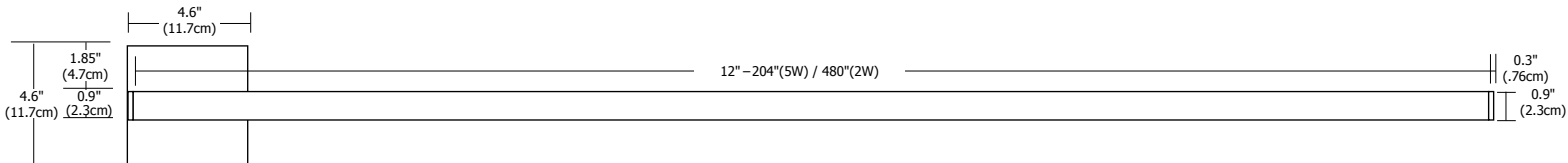

CIRRUS CHANNEL D1, DIRECT 1" LENS 24VDC SYSTEM, 85+ OR 95+CRI

REV09.04.14

Split Canopy (included) with Cirrus Channel. May be mounted at End.