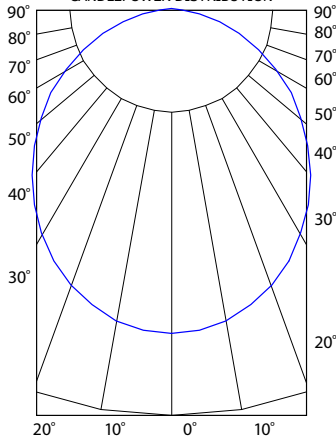

Description:

Cirrus Channel D1 features a direct 1" flat linear lens with 100 degree beam spread. At 2.5 or 5.5 watts per foot, the 24 volt DC channel contains 85+ or 95+CRI LEDs. It includes a split canopy that mounts on standard junction box. May be ordered with a Slim Profile Channel Junction Box (C-1RE-JBOX). Mounting clips are provided every 18 inches. Cirrus is powered by a Class 2 remote power supply up to 40 feet away. Available from 12 inches to 204 inches/17 feet (5WDC) or to 480 inches/40 feet (2WDC). May be ordered in 3, 5, 8 or 10 inch increments (see page 4 of spec sheet for exact dimensions). Lengths greater than 120 inches will ship as two or more segments that join together. Fixtures include a 5 year warranty.

Finishes:

Satin Nickel, Chrome, Antique Bronze, Satin Aluminum, White and Satin Black; Custom finishes available

Applications:

Architectural lighting, general lighting, retail and outdoor IP64 applications

Lamp:

Version	Watts per Foot	Lumens		85+CRI 24K, 35K, 40K, 57K	95+CRI 27K, 30K	50,000 Hour Lamp Life
		per Watt	per Foot			
2WDC	2.5			●	●	●
5WDC	5.5	47	318	●	●	●

Lumen values are based on the 3000K LED test.

Power Supply (24VDC):

- **PSB-25W-010-24VDC** 120VAC input, 25 watt output
- **PSB-96W-010-24VDC** 120-277VAC input, 96 watt output
- **PSB-100W-ELV-24VDC** 120VAC input, 96 watt output
- **PSB-2X96W-010-24VDC** 120-277VAC input, 2x96 watt output
- **PSB-2X100W-ELV-24VDC** 120VAC input, 2x96 watt output

Slim-Profile Junction Box (sold separately):