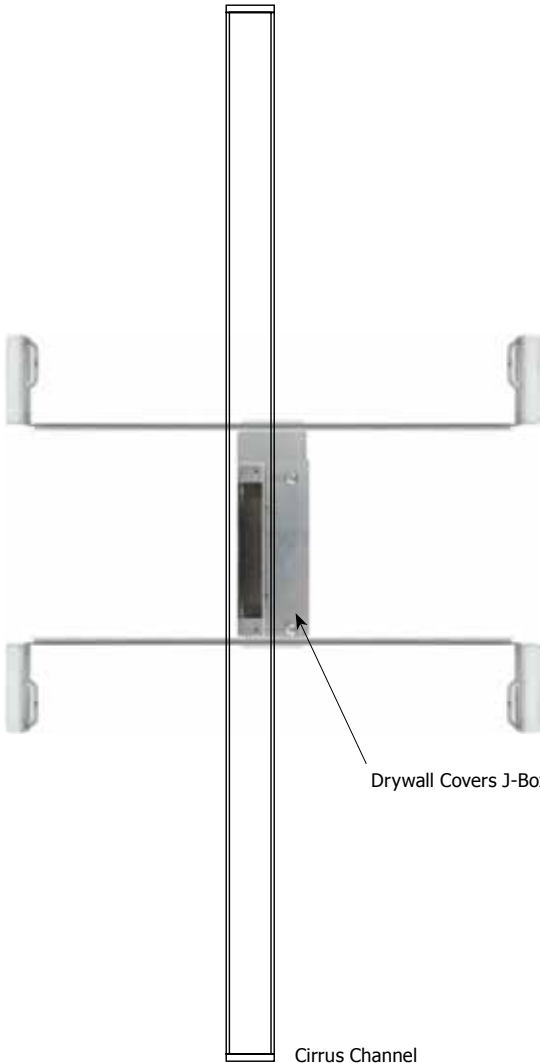

### Description:

Cirrus Channel D1 features a direct 1" flat linear lens with 100 degree beam spread. At 2.5 or 5.5 watts per foot, the 24 volt DC channel contains 85+ or 95+CRI LEDs. It includes a split canopy that mounts on standard junction box. May be ordered with a Slim Profile Channel Junction Box (C-1RE-JBOX). Mounting clips are provided every 18 inches. Cirrus is powered by a Class 2 remote power supply up to 40 feet away. Available from 12 inches to 204 inches/17 feet (5WDC) or to 480 inches/40 feet (2WDC). May be ordered in 3, 5, 8 or 10 inch increments (see page 4 of spec sheet for exact dimensions). Lengths greater than 120 inches will ship as two or more segments that join together. Fixtures include a 5 year warranty.

Warm White 100° 2.5 Watt	
Distance	Foot Candles
2ft	71
3ft	35
4ft	22
6ft	11
8ft	7

PROJECT:

FIXTURE TYPE:

DATE:

# SLIM-PROFILE JUNCTION BOX

REV09.04.14

## Description:

The Slim-Profile Junction Box with hanger bars mounts to studs spaced between 14.5"- 25" apart behind drywall. Allows low voltage DC wires from remote power supply to connect to channel wires. The junction box opening is covered by the fixture for a clean, safe connection. Includes a goof plate, for poor plastering around j-box, which may be plastered and painted.