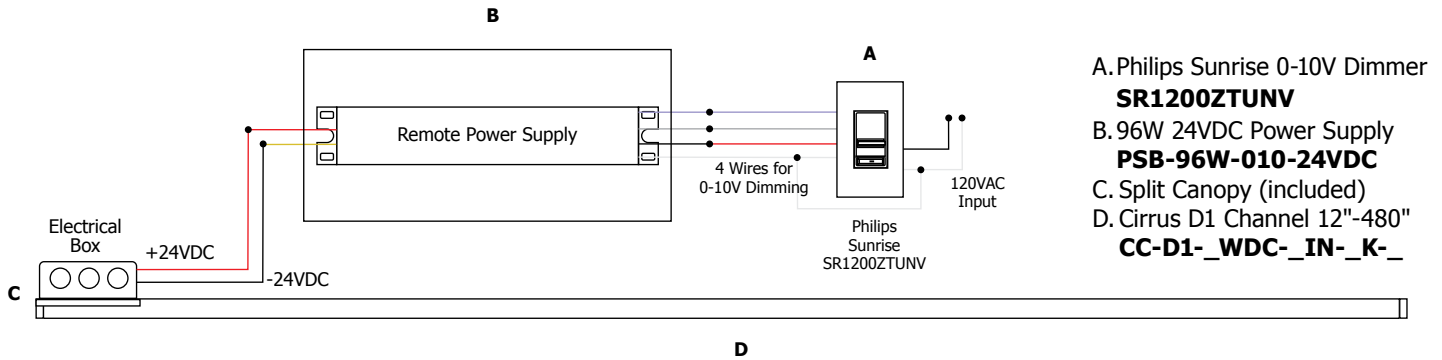

Warm White 100° 5.5 Watt	
Distance	Foot Candles
2ft	126
3ft	62
4ft	39
6ft	20
8ft	12

Warm White 100° 2.5 Watt	
Distance	Foot Candles
2ft	71
3ft	35
4ft	22
6ft	11
8ft	7