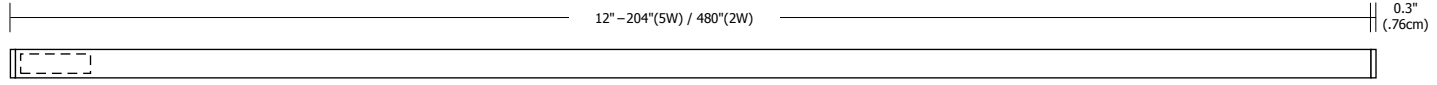

Shown with C-1RE-JBOX (sold separately)

Application: 0-10V dimming for Cirrus Channel D1, Direct 1" Lens

Power Supply: Class 2, 24VDC output: 120VAC input, PSB-25W-010-24VDC; 120-277VAC input, PSB-96W-010-24VDC; PSB-2X96W-010-24VDC

Dimming: Dimmable with 0-10V dimmer using power supplies above: Philips Sunrise SR1200ZTUNV, 0-10V dimmer recommended.