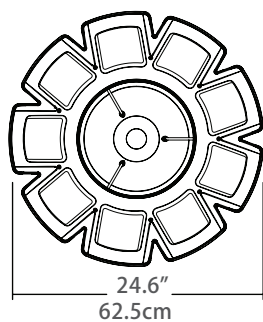

Product Description

- Replaceable, dimmable, edge-lit LED panels in a glossy acrylic fixture open a new world of design possibilities
- Standard fixture available in Ultra High Gloss White upper housing with Matte Grey or Luminous Orange lower trim panel

Construction

- Formed acrylic construction
- Each edge-lit panel is constructed with three layers: a custom optical lens in the middle, a highly reflective rear surface and a thin extraction lens in front

Installation

- Adjustable cord suspends fixture up to 72 inches from ceiling
- Mounts directly to junction box
- Can be mounted to angled ceiling (up to 45 degrees)

Product Features

- Listed for damp locations
- Replaceable light source. Uses 9 edge-lit panels for bright, even illumination
- Instant on/off; dimmable with TRIAC dimmer

Recommended TRIAC dimmers: LUTRON: ARIADNI AYCL-153P, DIVA DVCL-153P, SKYLARK CTCL-153P, SKYLARK SCL-153P; LEVITON: ILLUMATECH IPI06-1L, IPI10-1L

25" Corsaire Pendant

Model No: 2CRS-MPD-WH (White/ Matte Grey trim)

Model No: 2CRS-MPD-WH-OR (White/ Orange trim)

Input voltage: 90-130V AC 50/60Hz

Fixture Wattage: 28.0W

Approx. fixture output: 1615 lumens

3000K color temp / 83 CRI