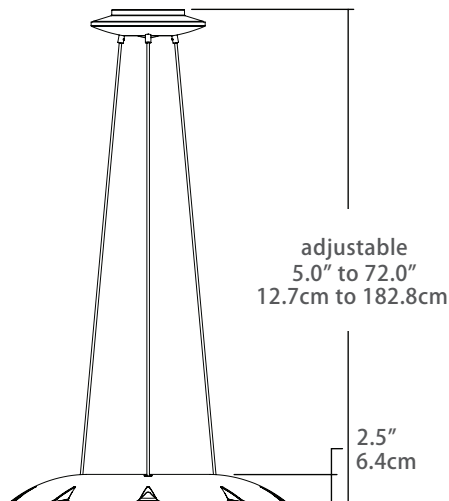

Product Description

- Replaceable, dimmable, edge-lit LED panels in a glossy acrylic fixture open a new world of design possibilities
- Standard fixture available in Ultra High Gloss White upper housing with Matte Grey or Luminous Orange lower trim panel

Construction

- Formed acrylic construction
- Each edge-lit panel is constructed with three layers: a custom optical lens in the middle, a highly reflective rear surface and a thin extraction lens in front

Installation

- Adjustable cord suspends fixture up to 72 inches from ceiling
- Mounts directly to junction box
- Can be mounted to angled ceiling (up to 45 degrees)

Product Features

- Listed for damp locations
- Replaceable light source. Uses 9 edge-lit panels for bright, even illumination
- Instant on/off; dimmable with TRIAC dimmer

Recommended TRIAC dimmers: LUTRON: ARIADNI AYCL-153P, DIVA DVCL-153P, SKYLARK CTCL-153P, SKYLARK SCL-153P; LEVITON: ILLUMATECH IPI06-1L, IPI10-1L

25" Corsaire Pendant

Model No: 2CRS-MPD-WH (White/ Matte Grey trim)

Model No: 2CRS-MPD-WH-OR (White/ Orange trim)

Input voltage: 90-130V AC 50/60Hz

Fixture Wattage: 28.0W

Approx. fixture output: 1615 lumens

3000K color temp / 83 CRI