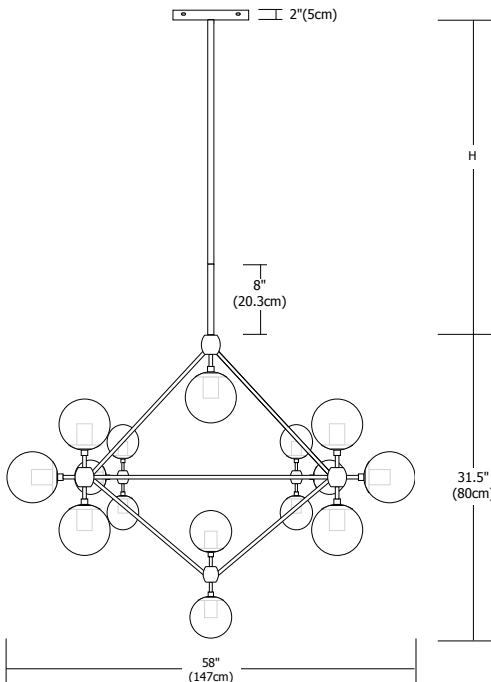

Description

Bola suspension features a metal geometric structure with 10, 15 or 21 smoked globe shades. Suspension includes an 8" round canopy and several stem mounting options: the required 8" stem for mounting as a ceiling fixture and additional combination of 12" (2) and/or 20" (2) stem(s) for a maximum 74" extension (H). Order SLA version for mounting in sloped ceiling applications.

Finish

Black

Lamp Specification

120V/25W E26 medium base type G16.5 clear globe incandescent lamp

Weight

12 lb (5.4kg)

15 lb (6.8kg)

20 lb (9kg)

PROJECT:

FIXTURE TYPE:

DATE: