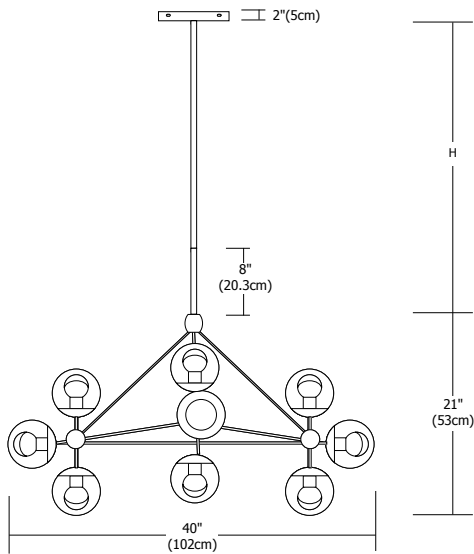

Description

Bola suspension features a metal geometric structure with 10, 15 or 21 smoked globe shades. Suspension includes an 8" round canopy and several stem mounting options: the required 8" stem for mounting as a ceiling fixture and additional combination of 12" (2) and/or 20" (2) stem(s) for a maximum 74" extension (H). Order SLA version for mounting in sloped ceiling applications.

Finish

Black

Lamp Specification

120V/25W E26 medium base type G16.5 clear globe incandescent lamp

Weight

12 lb (5.4kg)

15 lb (6.8kg)

20 lb (9kg)

Fixture	Type	Number of Lamps	Shade	Mounting	Finish
BOLA	S	10	SM	Standard (Leave Blank)	BK
BOLA Bola	S Suspension	10 10 Lamps 15 15 Lamps 21 21 Lamps	SM Smoke	SLA Sloped Ceiling Adapter	BK Black

Sloped Ceiling Adapter Option for Mounting in Sloped Ceiling Applications

PROJECT:

FIXTURE TYPE:

DATE: