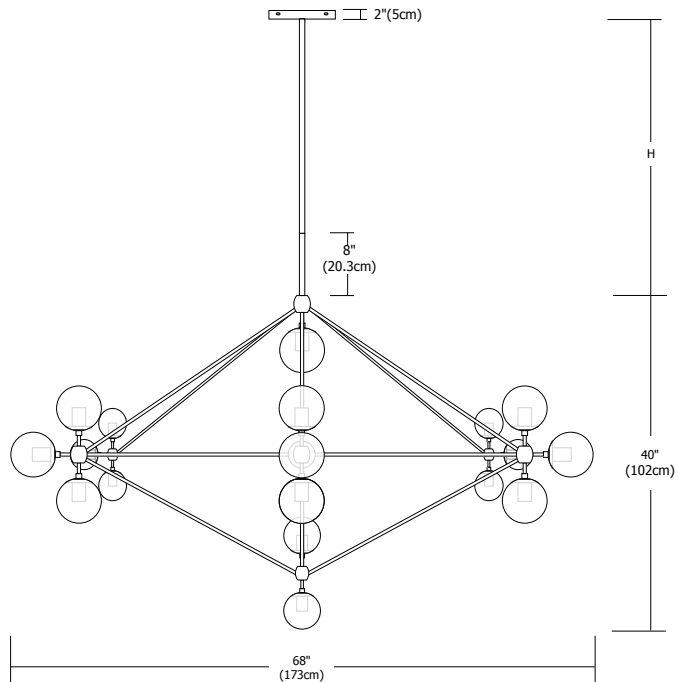

Description

Bola suspension features a metal geometric structure with 10, 15 or 21 smoked globe shades. Suspension includes an 8" round canopy and several stem mounting options: the required 8" stem for mounting as a ceiling fixture and additional combination of 12" (2) and/or 20" (2) stem(s) for a maximum 74" extension (H). Order SLA version for mounting in sloped ceiling applications.

Finish

Black

Lamp Specification

120V/25W E26 medium base type G16.5 clear globe incandescent lamp

Weight

12 lb (5.4kg)

15 lb (6.8kg)

20 lb (9kg)

Fixture	Type	Number of Lamps	Shade	Mounting	Finish
BOLA	S	10	SM	Standard (Leave Blank)	BK
BOLA Bola	S Suspension	10 10 Lamps 15 15 Lamps 21 21 Lamps	SM Smoke	SLA Sloped Ceiling Adapter	BK Black

Sloped Ceiling Adapter Option for Mounting in Sloped Ceiling Applications

PROJECT:

FIXTURE TYPE:

DATE: