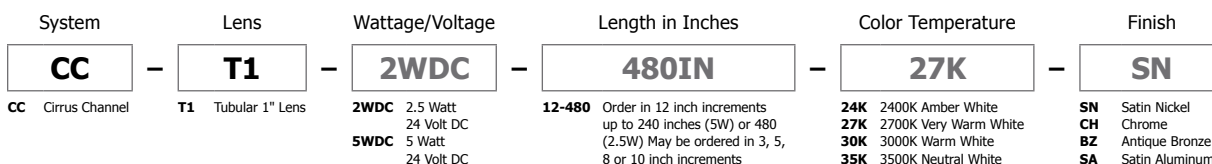

PROJECT:

FIXTURE TYPE:

DATE: