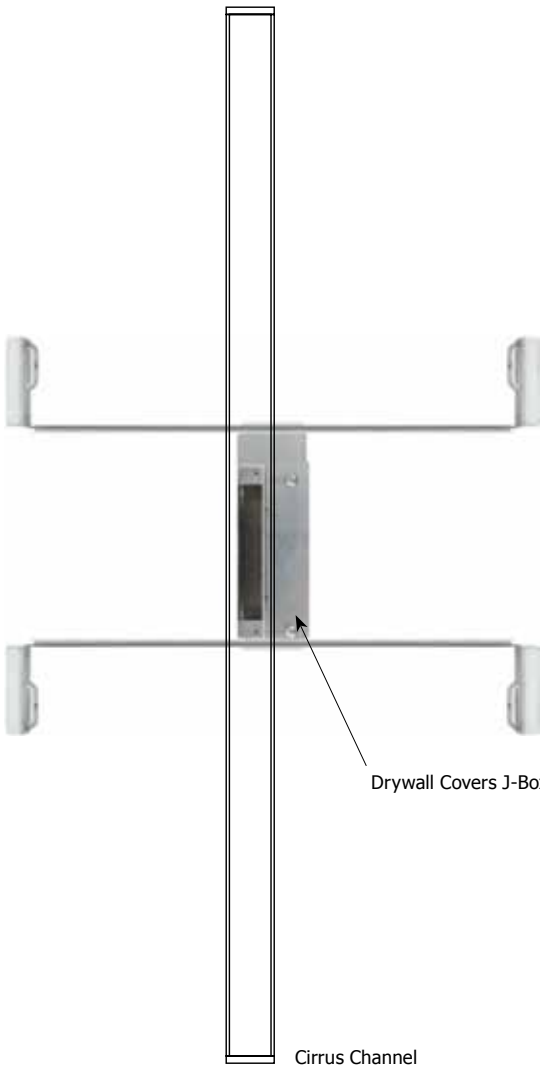

Description:

Cirrus Channel T1 features a tubular 1" lens with 100 degree beam spread. At 2.5 or 5 watts per foot, the 24 volt DC channel contains 85+ or 95+CRI LEDs. It includes a split canopy that mounts on standard junction box. May be ordered with a Slim Profile Channel Junction Box (C-1RE-JBOX). Mounting clips are provided every 18 inches. Cirrus is powered by a Class 2 remote power supply up to 40 feet away. Available from 12 inches to 240 inches/20 feet (5WDC) or to 480 inches/40 feet (2WDC). May be ordered in 3, 5, 8 or 10 inch increments (see page 4 of spec sheet for exact dimensions). Lengths greater than 120 inches will ship as two or more segments that join together. Fixtures include a 5 year warranty.

PROJECT:

FIXTURE TYPE:

DATE:

CIRRUS CHANNEL T1, TUBULAR 1" LENS 24VDC SYSTEM, 85+OR 95+CRI

REV05.15.15

Split Canopy (included) with Cirrus Channel. May be mounted at End.

Shown with C-1RE-JBOX (sold separately)

Warm White 100° 5 Watt	
Distance	Foot Candles
2ft	126
3ft	62
4ft	39
6ft	20
8ft	12

Warm White 100° 2.5 Watt	
Distance	Foot Candles
2ft	71
3ft	35
4ft	22
6ft	12
8ft	7

Shown with C-MCL

PROJECT:

FIXTURE
TYPE:

DATE:

SLIM-PROFILE JUNCTION BOX

REV04.28.15

Description:

The Slim-Profile Junction Box with hanger bars mounts to studs spaced between 14.5"- 25" apart behind drywall. Allows low voltage DC wires from remote power supply to connect to channel wires. The junction box opening is covered by the fixture for a clean, safe connection. Includes a goof plate, for poor plastering around j-box, which may be plastered and painted.