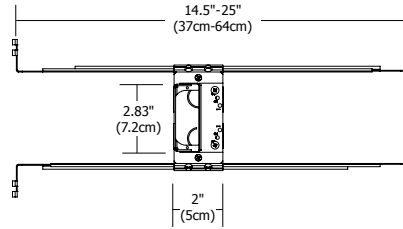

Warm White 100° 5 Watt	
Distance	Foot Candles
2ft	126
3ft	62
4ft	39
6ft	20
8ft	12

Warm White 100° 2.5 Watt	
Distance	Foot Candles
2ft	71
3ft	35
4ft	22
6ft	12
8ft	7

Shown with C-MCL

PROJECT:

FIXTURE
TYPE:

DATE:

SLIM-PROFILE JUNCTION BOX

REV04.28.15

Description:

The Slim-Profile Junction Box with hanger bars mounts to studs spaced between 14.5"- 25" apart behind drywall. Allows low voltage DC wires from remote power supply to connect to channel wires. The junction box opening is covered by the fixture for a clean, safe connection. Includes a goof plate, for poor plastering around j-box, which may be plastered and painted.

CODE	LENGTH (INCHES)
12IN	13.1
15IN	15.5
17IN	17.9
20IN	20.3
22IN	22.7
24IN	25.1
27IN	27.5
29IN	29.9
32IN	32.3
34IN	34.7
36IN	37.1
39IN	39.5
41IN	41.9
44IN	44.3
46IN	46.7
48IN	49.1
51IN	51.5
53IN	53.9
56IN	56.3
58IN	58.7
60IN	61.1
63IN	63.5
65IN	65.9
68IN	68.3
70IN	70.7
72IN	73.1
75IN	75.5
77IN	77.9
80IN	80.3
82IN	82.7
84IN	85.1
87IN	87.5
89IN	89.9
92IN	92.3
94IN	94.7
96IN	97.1
99IN	99.5
101IN	101.9
104IN	104.3
106IN	106.7