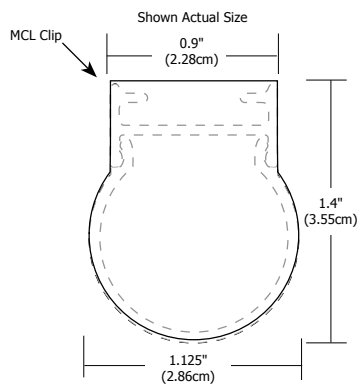

PROJECT:

FIXTURE TYPE:

DATE: