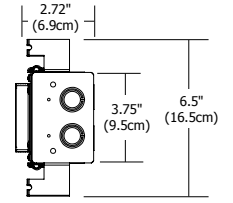

SLIM-PROFILE JUNCTION BOX

REV04.28.15

Description:

The Slim-Profile Junction Box with hanger bars mounts to studs spaced between 14.5"- 25" apart behind drywall. Allows low voltage DC wires from remote power supply to connect to channel wires. The junction box opening is covered by the fixture for a clean, safe connection. Includes a goof plate, for poor plastering around j-box, which may be plastered and painted.

System	Size	Product
C	1RE	JBOX
C Channel	1RE 1" Rectangle	JBOX Junction Box

PROJECT:

FIXTURE
TYPE:

DATE:

EDGE
LIGHTING