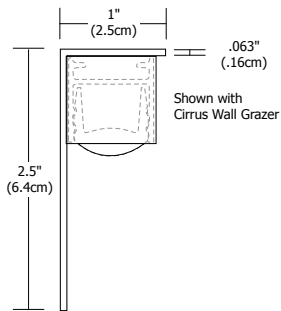

FIXTURE TYPE:

DATE:

CHANNEL L-SHIELD FOR CIRRUS WALL WASH AND WALL GRAZER

REV.10.12.15

Description:

The Channel L-Shield mounts to the ceiling along the Cirrus Wall Wash or Cirrus Wall Grazer fixtures (with C-1RE-JBOX only) to shield light brightness from view.

System	Product	Length	Finish
C	L2.5	10FT	WH
C Channel	L2.5 L- Shield 2.5" Height	10FT 10 Feet	WH White

PROJECT:

FIXTURE
TYPE:

DATE:

Please refer to chart below for exact lengths of the Cirrus Channel Wall Grazer

CODE	LENGTH (INCHES)	CODE	LENGTH (INCHES)
12IN	12.55	80IN	79.75
15IN	14.95	82IN	82.15
17IN	17.35	84IN	84.55
20IN	19.75	87IN	86.95
22IN	22.15	89IN	89.35
24IN	24.55	92IN	91.75
27IN	26.95	94IN	94.15
29IN	29.35	96IN	96.55
32IN	31.75	99IN	98.95
34IN	34.15	101IN	101.35
36IN	36.55	104IN	103.75
39IN	38.95	106IN	106.15
41IN	41.35	108IN	108.55
44IN	43.75	111IN	110.95
46IN	46.15	113IN	113.35
48IN	48.55	116IN	115.75
51IN	50.95	118IN	118.15
53IN	53.35	120IN	120.55
56IN	55.75	123IN	123.25
58IN	58.15	125IN	125.65
60IN	60.55	128IN	128.05
63IN	62.95	130IN	130.45
65IN	65.35	132IN	132.85
68IN	67.75	135IN	135.25
70IN	70.15	137IN	137.65
72IN	72.55	140IN	140.05
75IN	74.95	142IN	142.45
77IN	77.35	144IN	144.85