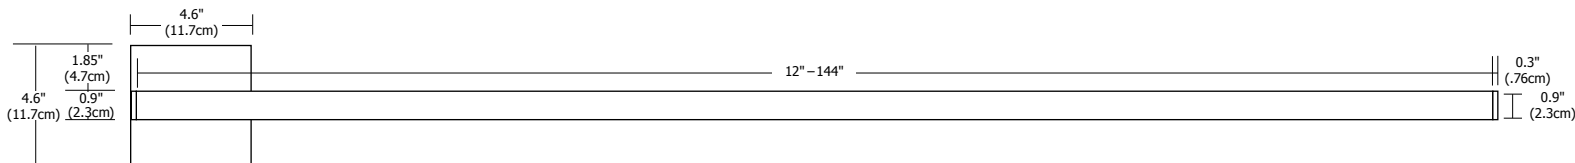

CIRRUS CHANNEL WALL GRAZER 24VDC SYSTEM, 85+ OR 95+CRI

REV.10.12.15

Split Canopy (included) with Cirrus Channel. May be mounted at End.