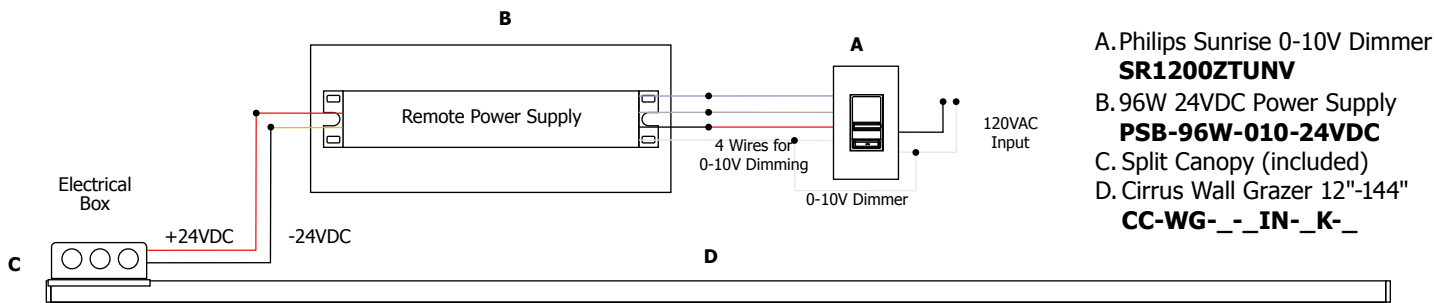

Warm White (4ft) with 10° Clear Grazing Lens	
Distance	Foot Candles
12in	742
24in	319
36in	179
48in	114