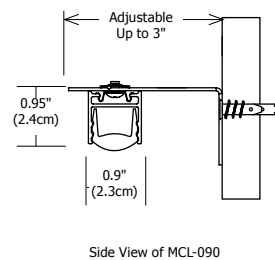

PROJECT:

FIXTURE TYPE:

DATE: