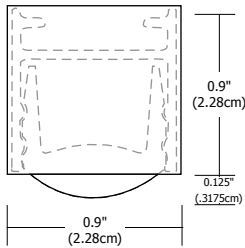

Description:

Cirrus Channel Wall Grazer features a lens that provides dramatic accent lighting to highlight textured surfaces. At 7 watts per foot, the 24 volt DC channel contains 85+ or 95+CRI LEDs. Includes a split canopy that mounts on standard junction box. May be ordered with a Slim Profile Channel Junction Box (C-1RE-JBOX). Mounting clips are provided every 18 inches. Cirrus is powered by a Class 2 remote power supply up to 40 feet away. Available from 12 inches to 144 inches/12 feet. May be ordered in 3, 5, 8 or 10 inch increments. Lengths greater than 120 inches will ship as two or more segments that join together. Fixtures include a 5 year warranty.

Finishes:

Satin Nickel, Chrome, Antique Bronze, Satin Aluminum, White and Satin Black; Custom finishes available

Applications:

Wall grazing for textured surfaces such as architectural wall panels, hallways, brick, stone or wood treatments, wet location IP53

Lamp:

Version	Watts per Foot	Lumens per Watt	per Foot	85+CRI 24K, 35K, 40K, 57K	95+CRI 27K, 30K	50,000 Hour Lamp Life
7WDC 27K	7	63	442	●	●	●
7WDC 30K	7	66	463	●	●	●

Power Supply (24VDC):

- **PSB-25W-010-24VDC** 120VAC input, 25 watt output
- **PSB-96W-010-24VDC** 120-277VAC input, 96 watt output
- **PSB-2X96W-010-24VDC** 120-277VAC input, 2x96 watt output
- **PSB-3X96W-010-24VDC** 120-277VAC input, 3x96 watt output
- **PSB-4X96W-010-24VDC** 120-277VAC input, 4x96 watt output
- **PSB-60W-ELV-24VDC** 120VAC input, 60 watt output
- **PSB-100W-ELV-24VDC** 120VAC input, 96 watt output
- **PSB-2X100W-ELV-24VDC** 120VAC input, 2x96 watt output
- **PSB-3X100W-ELV-24VDC** 120VAC input, 3x96 watt output
- **PSB-4X100W-ELV-24VDC** 120VAC input, 4x96 watt output

Slim-Profile Junction Box (sold separately):