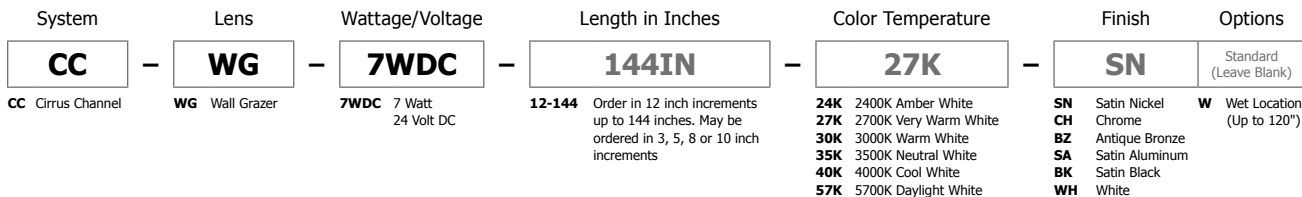

Description:

Cirrus Channel Wall Grazer features a lens that provides dramatic accent lighting to highlight textured surfaces. At 7 watts per foot, the 24 volt DC channel contains 85+ or 95+CRI LEDs. Includes a split canopy that mounts on standard junction box. May be ordered with a Slim Profile Channel Junction Box (C-1RE-JBOX). Mounting clips are provided every 18 inches. Cirrus is powered by a Class 2 remote power supply up to 40 feet away. Available from 12 inches to 144 inches/12 feet. May be ordered in 3, 5, 8 or 10 inch increments. Lengths greater than 120 inches will ship as two or more segments that join together. Fixtures include a 5 year warranty.

Finishes:

Satin Nickel, Chrome, Antique Bronze, Satin Aluminum, White and Satin Black; Custom finishes available

Applications:

Wall grazing for textured surfaces such as architectural wall panels, hallways, brick, stone or wood treatments, wet location IP53

Lamp:

Version	Watts per Foot	Lumens per Watt	per Foot	85+CRI 24K, 35K, 40K, 57K	95+CRI 27K, 30K	50,000 Hour Lamp Life
7WDC 27K	7	63	442	●	●	●
7WDC 30K	7	66	463	●	●	●

Power Supply (24VDC):

- **PSB-25W-010-24VDC** 120VAC input, 25 watt output
- **PSB-96W-010-24VDC** 120-277VAC input, 96 watt output
- **PSB-2X96W-010-24VDC** 120-277VAC input, 2x96 watt output
- **PSB-3X96W-010-24VDC** 120-277VAC input, 3x96 watt output
- **PSB-4X96W-010-24VDC** 120-277VAC input, 4x96 watt output
- **PSB-60W-ELV-24VDC** 120VAC input, 60 watt output
- **PSB-100W-ELV-24VDC** 120VAC input, 96 watt output
- **PSB-2X100W-ELV-24VDC** 120VAC input, 2x96 watt output
- **PSB-3X100W-ELV-24VDC** 120VAC input, 3x96 watt output
- **PSB-4X100W-ELV-24VDC** 120VAC input, 4x96 watt output

Slim-Profile Junction Box (sold separately):