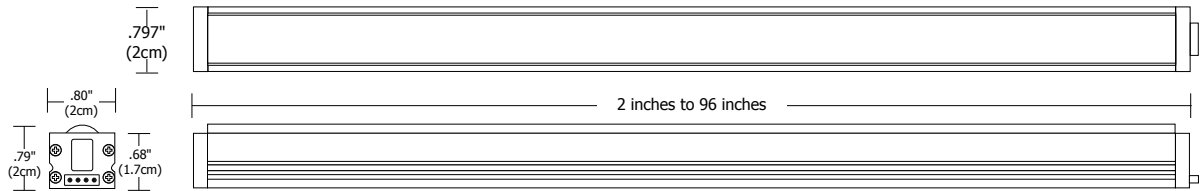

MICRO GRAZER LIGHT CHANNEL 2.3W, 12V HIGH OUTPUT, PREMIUM CRI (80+)

REV.04.21.15

Description:

The Light Channel Micro Grazer LED features 12 volt Soft Strip Premium (SS2P) included inside a slim, paintable aluminum extrusion. The asymmetrical 10 degree lens is ideal for creating dramatic grazing effects. The flexible linear system is sold in 2 inch increments up to 96 inches and includes mounting clip with each 2 foot section; fixtures can be linked end-to-end with plug-in or flexible connectors for a maximum length of 25 feet. At only 2.3 watts, each foot of Light Channel contains 36 warm-white, high CRI LEDs with excellent color rendering. The surface mount fixtures are powered by a 60 watt power supply, which is dimmable with an electronic low voltage dimmer. Includes a 6 foot power feed cable. Fixture includes a 5 year warranty.

System	Voltage	Length in Inches	Color Temperature	Finish
LCMG	12V	58	WW	SA
<small>LCMG Light Channel Micro Grazer</small>	<small>12V 12 Volt</small>	<small>2-96 Order in 2 inch increments up to 96 inches (quick ship 12, 24, 36, 48 & 96)</small>	<small>WW Warm White (3,000K)</small>	<small>SA Satin Aluminum</small>