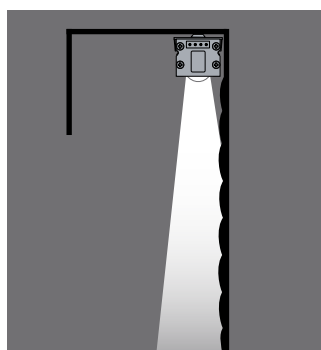

MICRO GRAZER LIGHT CHANNEL 2.3W, 12V HIGH OUTPUT, PREMIUM CRI (80+)

REV.04.21.15

Description:

The Light Channel Micro Grazer LED features 12 volt Soft Strip Premium (SS2P) included inside a slim, paintable aluminum extrusion. The asymmetrical 10 degree lens is ideal for creating dramatic grazing effects. The flexible linear system is sold in 2 inch increments up to 96 inches and includes mounting clip with each 2 foot section; fixtures can be linked end-to-end with plug-in or flexible connectors for a maximum length of 25 feet. At only 2.3 watts, each foot of Light Channel contains 36 warm-white, high CRI LEDs with excellent color rendering. The surface mount fixtures are powered by a 60 watt power supply, which is dimmable with an electronic low voltage dimmer. Includes a 6 foot power feed cable. Fixture includes a 5 year warranty.

Micro Grazer Light Channel is identified for use in the storage area of a closet per NEC Article 410.16(A)(3) and 410.16(C)(5).

Fixture is ETL listed for dry location for closet use with clothing and complies with UL Standard 2108.

PROJECT:

FIXTURE
TYPE:

DATE:

Application: Electronic low-voltage dimming for 2.3W/12V Light Channel Micro Grazer

Power Supply: 60 watt, 120 volt input, 12 volt DC output PSB-60W-ELV-12VDC

Dimming: Dimmable with low voltage electronic dimmer using power supply above. See power supply spec sheet for additional details. Lutron: Diva DVELV-300P; Skylark SELV-300P; Maestro MAELV-600 dimmers are recommended

Grazing Light Along Edge Lit Glass

Grazing Light Along Textured Wall

- A. Lutron Dimmers
Diva **DVELV-300P** or Skylark **SELV-300P**
- B. 60W 12VDC Power Supply
PSB-60W-ELV-12VDC
- C. Light Channel Micro Wall Grazer
LCMG-12V-_-WW-_-
- D. Flexible connector order to length
LC-CFX-_-
- E. Optional: 3" Rectangle Canopy Cover **3RE-WH** or
4" Round Canopy Cover **4RD-WH** or
Splice Box **1RB-WH**
- F. 3" Flexible T-Connector
SS-CFXT-3IN