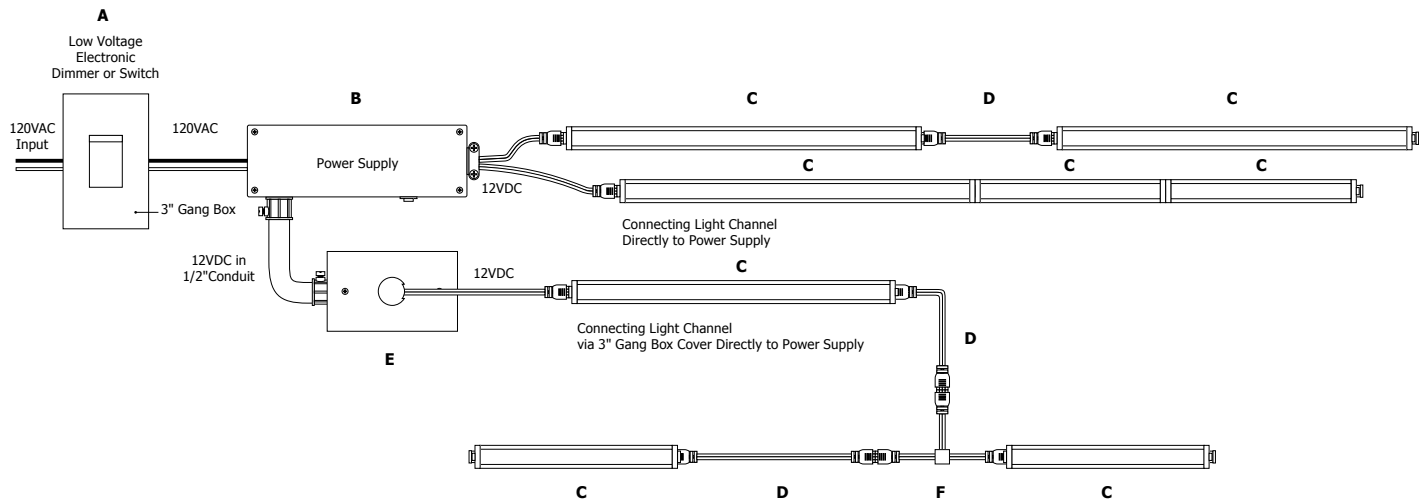

System	Voltage	Length in Inches	Color Temperature	Finish
LCMG	12V	58	WW	SA
<small>LCMG Light Channel Micro Grazer</small>	<small>12V 12 Volt</small>	<small>2-96 Order in 2 inch increments up to 96 inches (quick ship 12, 24, 36, 48 & 96)</small>	<small>WW Warm White (3,000K)</small>	<small>SA Satin Aluminum</small>

Grazing Light Along Edge Lit Glass

Grazing Light Along Textured Wall

- A. Lutron Dimmers
Diva **DVELV-300P** or Skylark **SELV-300P**
- B. 60W 12VDC Power Supply
PSB-60W-ELV-12VDC
- C. Light Channel Micro Wall Grazer
LCMG-12V-_-WW-_-
- D. Flexible connector order to length
LC-CFX-_-
- E. Optional: 3" Rectangle Canopy Cover **3RE-WH** or
4" Round Canopy Cover **4RD-WH** or
Splice Box **1RB-WH**
- F. 3" Flexible T-Connector
SS-CFXT-3IN