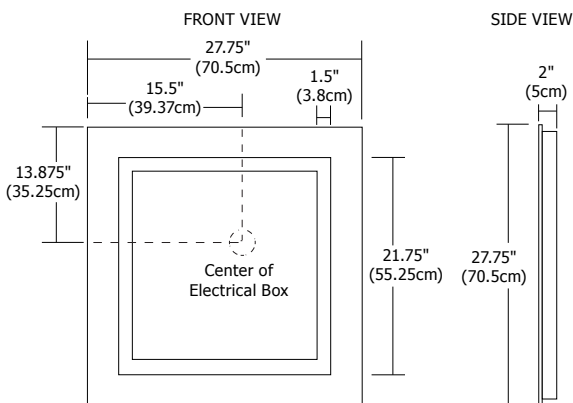

Mirror Accessory

DF-SQ15	Defogger Square 15"

PROJECT: _____ FIXTURE TYPE: _____ DATE: _____