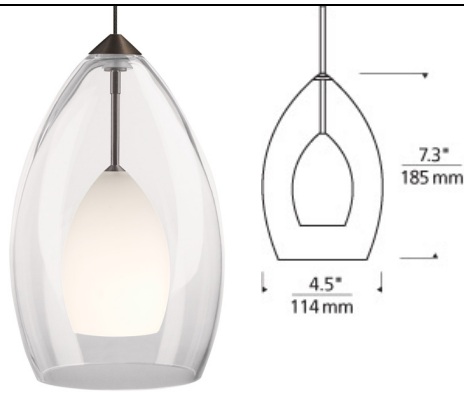

LOW-VOLTAGE PENDANTS

Inner Fire Pendant

DESCRIPTION

Clear glass surrounds a small raindrop glass in frost or a color. Includes low-voltage, 35 watt halogen bi-pin lamp and six feet of field-cutttable suspension cable.

INSTALLATION

Socket terminates with FreeJack male connector, which may be installed into a system connector. Elements ordered with a system prefix include a connector for that system. ForFor Kable Lite due to weight.

ACCESSORIES & OPTICAL CONTROLS

Swag Hook

WEIGHT

2.15lb / 0.98kg ±

frost

amber

cobalt

frost