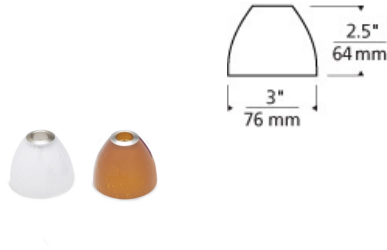

ACCESSORIES & OPTICAL CONTROLS

Soda Glass Shade

DESCRIPTION

Cone shaped glass shade infused with bubbles. Includes Snap Louver Lens Holder. Can hold a single lens or louver. MR16 of up to 50 watts.

OTHER

Low-voltage MR16 lamp up to 50 watts (not included). The standard louver lens holders hold either one or two MR16 sized optical controls as noted. Will not accept a lens or louver when used with the Helios LED Head.

ACCESSORIES & OPTICAL CONTROLS

Colored Lens, Dichroic Lens, Diffuser Lens, Eggcrate Louver, Linear Spread Lens, Soft Focus Lens, UV Filter

WEIGHT

0.5lb / 0.23kg ±

ORDERING INFORMATION

700SDA	COLOR	FINISH
A	AMBER	Z ANTIQUE BRONZE
F	FROST	C CHROME
		S SATIN NICKEL