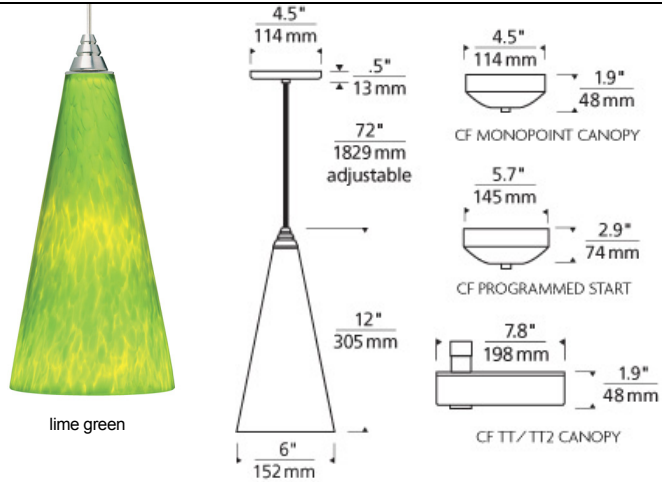

LINE-VOLTAGE PENDANTS/SUSPENSION

Emerge Pendant

DESCRIPTION

Conical shaped glass shade, richly layered in brilliant color, suspended from a round canopy. Black, satin nickel, and white canopy options include satin nickel detail and clear cable; antique bronze includes antique bronze detail and brown cable. Includes 120 volt, 75 watt or equivalent A19 medium base lamp or 18 watt GX24Q-2 base triple tube compact fluorescent lamp (electronic ballast included). Fixture is provided with six feet of field-cuttable cable. Incandescent version dimmable with standard incandescent dimmer.

INSTALLATION

This product can mount to either a 4" square electrical box with round plaster ring or an octagon electrical box.

OTHER

TD includes 4.5" Round Canopy.
Antique Bronze and Black Finish Only Available on TD.
CF277 Lamp Only Available on TD.

ACCESSORIES & OPTICAL CONTROLS

Line-voltage Swag Hook

WEIGHT

2.6lb / 1.18kg ±

lime green tahoe pine amber white frit

ORDERING INFORMATION

700	SYSTEM	EMP	COLOR	FINISH	LAMP
TD	LINE-VOLTAGE PENDANTS/SUSPENSION		G LIME GREEN	Z ANTIQUE BRONZE	INCANDESCENT 120V
TT	SINGLE-CIRCUIT T-TRAK		A TAHOE PINE AMBER	B BLACK	-CF COMPACT FLUORESCENT 120V
TT2	TWO-CIRCUIT T-TRAK		W WHITE FRIT	S SATIN NICKEL	-CF277 COMPACT FLUORESCENT 277V
				W WHITE	-PSUNV COMPACT FLUORESCENT PROGRAMMED START 120V-277V