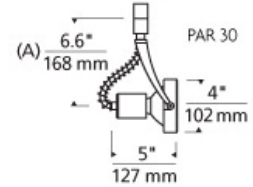

LINE - VOLTAGE HEADS

Sportster Incandescent PAR Head

DESCRIPTION

Minimal, stylish head, pivots vertically 180°, rotates horizontally 350°. Features vertical and horizontal locking mechanisms. 120 volt incandescent PAR16 lamp with GU10 base up to 50 watts; PAR20 lamp with E26 medium base up to 50 watts; PAR30 lamp with E26 medium base up to 75 watts; PAR38 lamp with E26 medium base up to 120 watts (lamp not included).

ACCESSORIES & OPTICAL CONTROLS

Sportster Louver Lens Holder

WEIGHT

5.1lb / 2.31kg ±

par16

par20

par30

par38

ORDERING INFORMATION

700 SYSTEM	SS	SHAPE OR SIZE	LENGTH (A)	FINISH
PJ	POWERJACK	16 PAR16	08 5.2"	S SATIN NICKEL
TT	SINGLE-CIRCUIT T-TRAK	20 PAR20	(PAR16) 08 6.4"	W WHITE
TT2	TWO-CIRCUIT T-TRAK	30 PAR30	(PAR20) 08 6.6"	
		38 PAR38	(PAR30) 08 8.4"	
			(PAR38) 08 8.4"	
			12 11.1"	

To order this head for use with Halo*, Juno*, or Lightolier* 120 volt single-circuit track, order as follows:

Substitute **700TT** with one of the following: **700TH** (fits Halo*), **700TJ** (fits Juno*) or **700TI** (fits Lightolier*) and by substituting the finish with one of the following: **BS** (Black/Satin Nickel), **BW** (Black/White), **WS** (White/Satin Nickel) or **WW** (White/White).