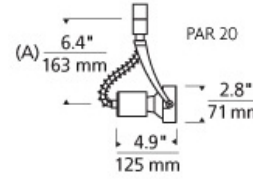

LINE - VOLTAGE HEADS

Sportster Incandescent PAR Head

DESCRIPTION

Minimal, stylish head, pivots vertically 180°, rotates horizontally 350°. Features vertical and horizontal locking mechanisms. 120 volt incandescent PAR16 lamp with GU10 base up to 50 watts; PAR20 lamp with E26 medium base up to 50 watts; PAR30 lamp with E26 medium base up to 75 watts; PAR38 lamp with E26 medium base up to 120 watts (lamp not included).

ACCESSORIES & OPTICAL CONTROLS

Sportster Louver Lens Holder

WEIGHT

5.1lb / 2.31kg ±

par16

par20

par30

par38

ORDERING INFORMATION

700 SYSTEM	SS	SHAPE OR SIZE	LENGTH (A)	FINISH
PJ	POWERJACK	16 PAR16	08 5.2"	S SATIN NICKEL
TT	SINGLE-CIRCUIT T-TRAK	20 PAR20	(PAR16) 08 6.4"	W WHITE
TT2	TWO-CIRCUIT T-TRAK	30 PAR30	(PAR20) 08 6.6"	
		38 PAR38	(PAR30) 08 8.4"	
			(PAR38) 08 8.4"	
			12 11.1"	

To order this head for use with Halo*, Juno*, or Lightolier* 120 volt single-circuit track, order as follows:

Substitute **700TT** with one of the following: **700TH** (fits Halo*), **700TJ** (fits Juno*) or **700TI** (fits Lightolier*) and by substituting the finish with one of the following: **BS** (Black/Satin Nickel), **BW** (Black/White), **WS** (White/Satin Nickel) or **WW** (White/White).