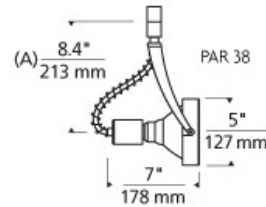

LINE - VOLTAGE HEADS

Sportster Incandescent PAR Head

DESCRIPTION

Minimal, stylish head, pivots vertically 180°, rotates horizontally 350°. Features vertical and horizontal locking mechanisms. 120 volt incandescent PAR16 lamp with GU10 base up to 50 watts; PAR20 lamp with E26 medium base up to 50 watts; PAR30 lamp with E26 medium base up to 75 watts; PAR38 lamp with E26 medium base up to 120 watts (lamp not included).

ACCESSORIES & OPTICAL CONTROLS

Sportster Louver Lens Holder

WEIGHT

5.1lb / 2.31kg ±

par16

par20

par30

par38

ORDERING INFORMATION

700 SYSTEM	SS	SHAPE OR SIZE	LENGTH (A)	FINISH
PJ	POWERJACK	16 PAR16	08 5.2"	S SATIN NICKEL
TT	SINGLE-CIRCUIT T-TRAK	20 PAR20	(PAR16) 08 6.4"	W WHITE
TT2	TWO-CIRCUIT T-TRAK	30 PAR30	(PAR20) 08 6.6"	
		38 PAR38	(PAR30) 08 8.4"	
			(PAR38) 08 8.4"	
			12 11.1"	

To order this head for use with Halo*, Juno*, or Lightolier* 120 volt single-circuit track, order as follows:

Substitute **700TT** with one of the following: **700TH** (fits Halo*), **700TJ** (fits Juno*) or **700TI** (fits Lightolier*) and by substituting the finish with one of the following: **BS** (Black/Satin Nickel), **BW** (Black/White), **WS** (White/Satin Nickel) or **WW** (White/White).