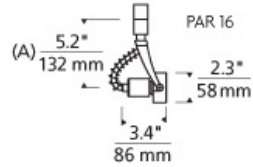

LINE - VOLTAGE HEADS

Sportster Incandescent PAR Head

DESCRIPTION

Minimal, stylish head, pivots vertically 180°, rotates horizontally 350°. Features vertical and horizontal locking mechanisms. 120 volt incandescent PAR16 lamp with GU10 base up to 50 watts; PAR20 lamp with E26 medium base up to 50 watts; PAR30 lamp with E26 medium base up to 75 watts; PAR38 lamp with E26 medium base up to 120 watts (lamp not included).

ACCESSORIES & OPTICAL CONTROLS

Sportster Louver Lens Holder

WEIGHT

5.1lb / 2.31kg ±

par16

par20

par30

par38

ORDERING INFORMATION

700 SYSTEM	SS	SHAPE OR SIZE	LENGTH (A)	FINISH
PJ	POWERJACK	16 PAR16	08 5.2"	S SATIN NICKEL
TT	SINGLE-CIRCUIT T-TRAK	20 PAR20	(PAR16) 08 6.4"	W WHITE
TT2	TWO-CIRCUIT T-TRAK	30 PAR30	(PAR20) 08 6.6"	
		38 PAR38	(PAR30) 08 8.4"	
			(PAR38) 08 8.4"	
			12 11.1"	

To order this head for use with Halo*, Juno*, or Lightolier* 120 volt single-circuit track, order as follows:

Substitute **700TT** with one of the following: **700TH** (fits Halo*), **700TJ** (fits Juno*) or **700TI** (fits Lightolier*) and by substituting the finish with one of the following: **BS** (Black/Satin Nickel), **BW** (Black/White), **WS** (White/Satin Nickel) or **WW** (White/White).