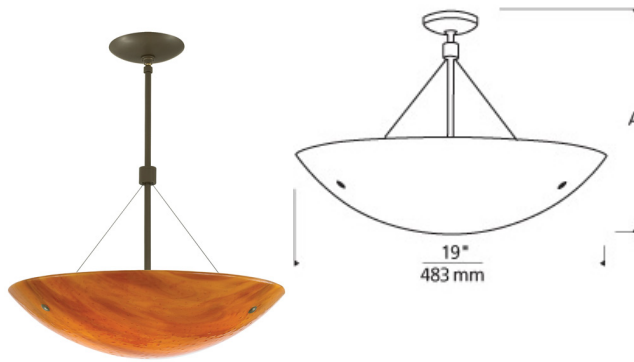

LINE - VOLTAGE PENDANTS / SUSPENSION

Larkspur Suspension

DESCRIPTION

Slumped glass bowl embedded with soft, textured pattern and highlighted with metal details. Incandescent includes two 120 volt, 100 watt or equivalent A19 medium base lamps. Fluorescent includes two 27 watt GU24 base self-ballasted compact fluorescent lamps. Integrated ball joint accommodates sloped ceilings up to 45°. Incandescent version dimmable with standard incandescent dimmer.

INSTALLATION

This product can mount to either a 4" square electrical box with round plaster ring or an octagonal electrical box (not included).

WEIGHT

10.5lb / 4.76kg ±

beach amber

beach amber

sand

surf white

ORDERING INFORMATION

700LRKS19 SHAPE OR SIZE	LENGTH (A)	COLOR	FINISH	LAMP
19" DIAMETER	14 14" 24 24" 36 36"	A BEACH AMBER S SAND W SURF WHITE	Z ANTIQUE BRONZE S SATIN NICKEL	INCANDESCENT 120V -CF COMPACT FLUORESCENT 120V