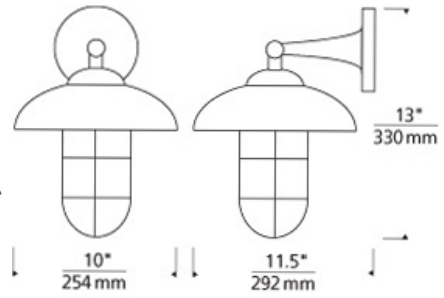

WALL COLLECTION

Admiral Classic Wall

DESCRIPTION

Nautical-inspired mariner light with white glass diffuser, classic cage and rain guard detail. Incandescent includes 120 volt 100 watt or equivalent medium base A19 lamp; fluorescent includes 26 watt GX24Q-3 base, triple tube lamp and electronic ballast. Fluorescent may also be lamped with 32 watt GX24Q-3 base, triple tube lamp. Incandescent version dimmable with standard incandescent dimmer. Suitable for outdoor use.

INSTALLATION

This product can mount to either a 4" square electrical box with round plaster ring or an octagonal electrical box (not included).

WEIGHT

5lb / 2.27kg ±

white

ORDERING INFORMATION

600ADMCW COLOR	FINISH	LAMP
W WHITE	Z ANTIQUE BRONZE N POLISHED NICKEL	INCANDESCENT -CF COMPACT FLUORESCENT

TECH LIGHTING®

7400 Linder Avenue
Skokie, Illinois 60077

T 847.410.4400
F 847.410.4500

Tech Lighting, L.L.C.

600ADMCW _____

FIXTURE TYPE: _____

JOB NAME: _____

NOTES: _____

_____

_____

©2015 Tech Lighting, L.L.C. All Rights Reserved. The "Tech Lighting" graphic is a registered trademark of Tech Lighting, L.L.C. Tech Lighting reserves the right to change specifications for product improvements without notification.