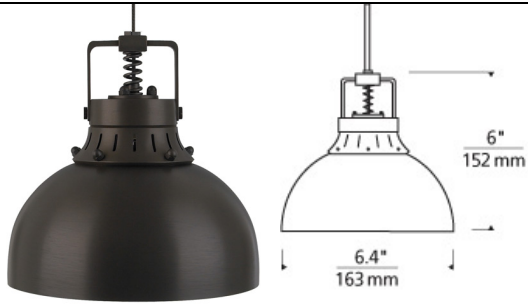

LOW-VOLTAGE PENDANTS

Mini Cargo Solid Pendant

DESCRIPTION

Industrial-inspired dome-shaped metal shade. Includes low-voltage, 50 watt MR16 lamp or 8 watt replaceable 83 CRI 3000K LED MR16 lamp and six feet of field-cutable cable.

INSTALLATION

Socket terminates with FreeJack male connector, which may be installed into a system connector. Elements ordered with a system prefix include a connector for that system.

WEIGHT

1.4lb / 0.64kg ±