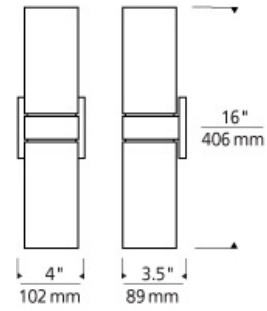

### INSTALLATION

This product can mount to either a 4" square electrical box with round plaster ring or an octagonal electrical box (not included).

### WEIGHT

2.75lb / 1.25kg ±

white

white