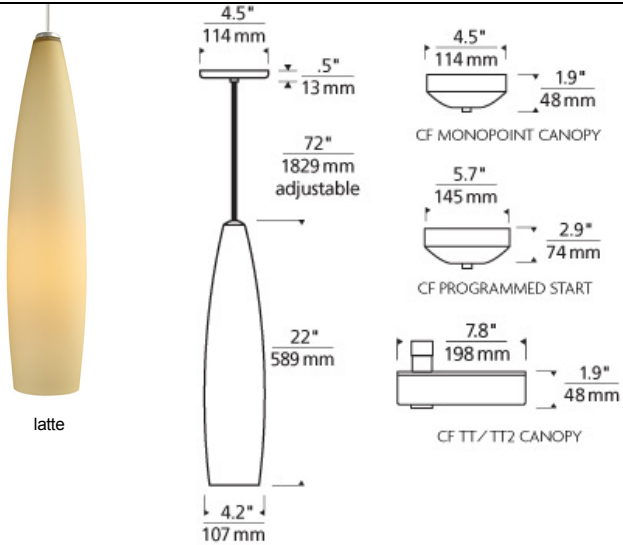

### DESCRIPTION

Slender case glass shade topped with metal detail. Black, satin nickel, and white finish options highlighted with a satin nickel detail and clear cable; antique bronze finish includes antique bronze detail and brown cable. Includes 120 volt, 75 watt or equivalent medium base A19 lamp or G24Q-3 base 26 watt quad tube compact fluorescent lamp (electronic ballast included). Fixture provided with six feet of field-cuttable cable. Incandescent version dimmable with standard incandescent dimmer.

### INSTALLATION

This product can mount to either a 4" square electrical box with round plaster ring or an octagon electrical box.

### WEIGHT

3.44lb / 1.56kg ±

latte