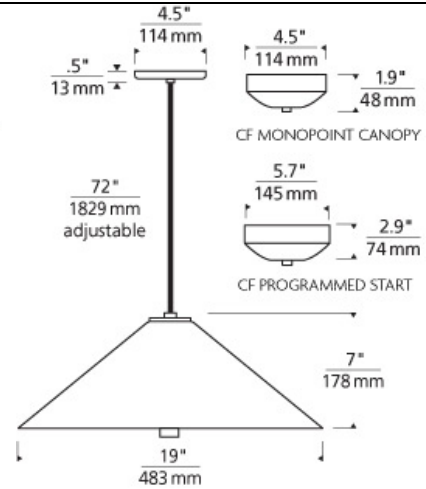

LINE - VOLTAGE PENDANTS / SUSPENSION

Larkspur Pendant

DESCRIPTION

Fused and slumped plate glass shade, warm with color and pattern, highlighted with metal detail and suspended from a round canopy. Glass disc diffuser provides a glare free wash of light. Black, satin nickel and white finish options highlighted with satin nickel detail and clear cable; antique bronze highlighted with antique bronze detail and brown cable. Includes 120 volt, 100 watt or equivalent A19 medium base lamp or 18 watt GX24Q-2 base triple tube compact fluorescent lamp (electronic ballast included). Fixture is provided with six feet of field-cuttable cable. Incandescent version dimmable with standard incandescent dimmer.

INSTALLATION

This product can mount to either a 4" square electrical box with round plaster ring or an octagon electrical box.

ACCESSORIES & OPTICAL CONTROLS

Line-voltage Swag Hook

WEIGHT

10.8lb / 4.9kg ±

beach amber

sand

surf white

beach amber

ORDERING INFORMATION

700 SYSTEM	LRKP	COLOR	FINISH	LAMP
TD	LINE-VOLTAGE PENDANTS/SUSPENSION	A BEACH AMBER S SAND W SURF WHITE	Z ANTIQUE BRONZE B BLACK S SATIN NICKEL W WHITE	INCANDESCENT 120V -CF COMPACT FLUORESCENT 120V -CF277 COMPACT FLUORESCENT 277V -PSUNV COMPACT FLUORESCENT PROGRAMMED START 120V-277V

TECH LIGHTING®

7400 Linder Avenue
Skokie, Illinois 60077

T 847.410.4400
F 847.410.4500

Tech Lighting, L.L.C.

700 ____ LRKP ____

FIXTURE TYPE: _____

JOB NAME: _____

NOTES: _____

_____
_____

©2015 Tech Lighting, L.L.C. All Rights Reserved. The "Tech Lighting" graphic is a registered trademark of Tech Lighting, L.L.C. Tech Lighting reserves the right to change specifications for product improvements without notification.