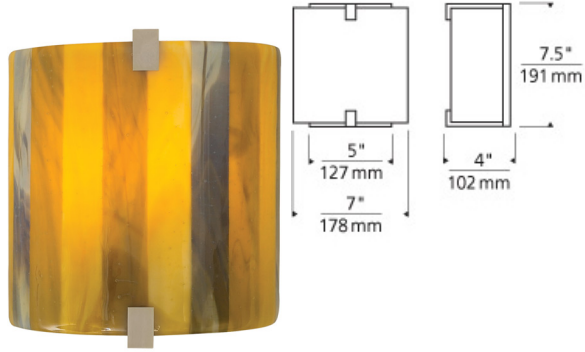

WALL COLLECTION

Essex Wall

DESCRIPTION

Glass or fabric shade options with minimal metal detail. Provides ambient, up- and down-light. Includes 120 volt, 60 watt G9 base halogen lamp, 120 volt 18 watt GU24 base self-ballasted compact fluorescent lamp or 10 watt, 600 lumen, 2700K LED module. Incandescent version dimmable with standard incandescent dimmer. LED version dimmable with low-voltage electronic dimmer. ADA compliant.

INSTALLATION

This product can mount to either a 4" square electrical box with round plaster ring or an octagonal electrical box (not included). For wall mount use only.

WEIGHT

1.61lb / 0.73kg ±

glass ivory/brown/amber

fabric desert clay fabric white glass beach amber glass ivory/brown/amber glass sand glass surf white shell brown shell natural shell white

ORDERING INFORMATION

700WSESX COLOR	FINISH	LAMP
FC FABRIC DESERT CLAY	Z ANTIQUE BRONZE	INCANDESCENT 120V
FW FABRIC WHITE	C CHROME	-CF COMPACT FLUORESCENT 120V
GA GLASS BEACH AMBER	S SATIN NICKEL	-LED LED 2700K 120V
IBA GLASS IVORY/BROWN/AMBER		-LED277 LED 2700K 277V
GS GLASS SAND		
GW GLASS SURF WHITE		
PB SHELL BROWN		
PN SHELL NATURAL		
PW SHELL WHITE		