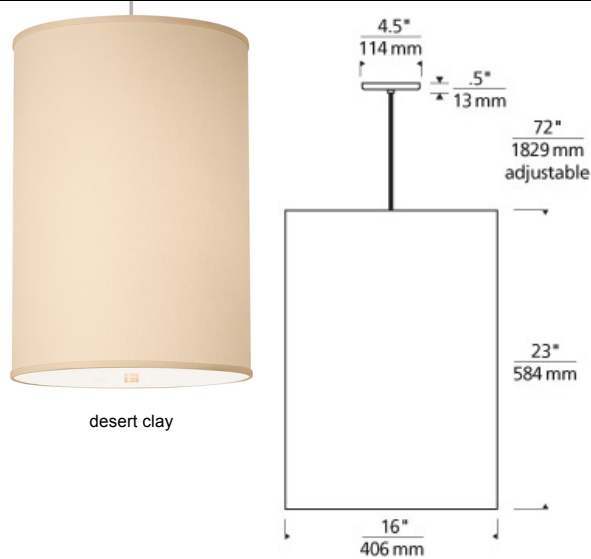

LINE-VOLTAGE PENDANTS/SUSPENSION

Delancey Pendant

DESCRIPTION

Large cylindrical shaped fabric shade suspended from a round canopy. Glass diffuser provides a glare free wash of light. Black, satin nickel, and white finish options highlighted with satin nickel detail and clear cable; antique bronze highlighted with antique bronze detail and brown cable. Available in two lamp configurations: incandescent and fluorescent. Incandescent version includes four 100 watt or equivalent A19 medium base lamps. Fluorescent version includes electronic ballasts hidden inside the shade and can be lamped with either four 26 watt or 32 watt GX24Q-3 base triple tube lamps (sold separately). Fixture is provided with six feet of field-cutttable cable. Incandescent version dimmable with standard incandescent dimmer. Dimmable fluorescent version requires a dimmer that is designed to work with a dimmable ballast. Consult the specification sheet on our website, www.techlighting.com for the dimmable ballast used in this product.

INSTALLATION

This product can mount to either a 4" square electrical box with round plaster ring or an octagon electrical box.

OTHER

TD includes 4.5" Round Canopy.
Antique Bronze and Black Finish Only Available on TD.
CF277 and CFD Lamp Only Available on TD.

ACCESSORIES & OPTICAL CONTROLS

Line-voltage Swag Hook

WEIGHT

5.5lb / 2.49kg ±

desert clay

red

white

desert clay

ORDERING INFORMATION

700 SYSTEM	DELP	COLOR	FINISH	LAMP
TD	LINE-VOLTAGE PENDANTS/SUSPENSION	C DESERT CLAY	Z ANTIQUE BRONZE	INCANDESCENT 120V
TT	SINGLE-CIRCUIT T-TRAK	R RED	B BLACK	-CF COMPACT FLUORESCENT 120V
TT2	TWO-CIRCUIT T-TRAK	W WHITE	S SATIN NICKEL	-CF277 COMPACT FLUORESCENT 277V
			W WHITE	-CFD COMPACT FLUORESCENT 120V DIMMABLE
				-PSUNV COMPACT FLUORESCENT PROGRAMMED START 120V-277V