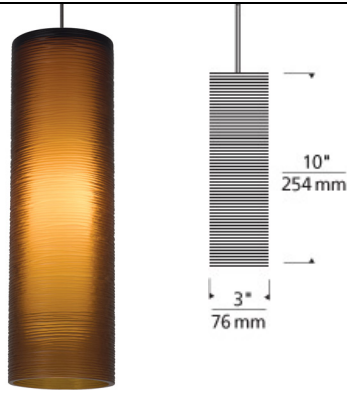

LOW-VOLTAGE PENDANTS

Borrego Pendant

DESCRIPTION

The outer glass cylinder is meticulously etched and finished by hand in a four hour process. It surrounds an inner blown white glass diffuser which adds great visual depth and helps to showcase the carvings. Includes low-voltage, 35 watt halogen bi-pin lamp and six feet of field-cutttable suspension cable.

INSTALLATION

Socket terminates with FreeJack male connector, which may be installed into a system connector. Elements ordered with a system prefix include a connector for that system. For use on T~TRAK, order FreeJack version and T~TRAK FreeJack Connector (sold separately).

ACCESSORIES & OPTICAL CONTROLS

Swag Hook

WEIGHT

2.44lb / 1.11kg ±

smoke

ORDERING INFORMATION

700 SYSTEM	BRG	COLOR	FINISH	LAMP
FJ	FREEJACK	A	Z	12 VOLT HALOGEN
KL	KABLE LITE	K	C	-24 24 VOLT HALOGEN
MP	MONOPOINT	W	S	
MO	MONORAIL			
MO2	TWO-CIRCUIT MONORAIL			

Note: MP includes 4" Round Flush Canopy.

TECH LIGHTING®
7400 Linder Avenue   T 847.410.4400
Skokie, Illinois 60077   F 847.410.4500

Tech Lighting, L.L.C.

700 ____ BRG _____

FIXTURE TYPE: _____

JOB NAME: _____

NOTES: _____

_____

_____

©2015 Tech Lighting, L.L.C. All Rights Reserved. The "Tech Lighting" graphic is a registered trademark of Tech Lighting, L.L.C. Tech Lighting reserves the right to change specifications for product improvements without notification.