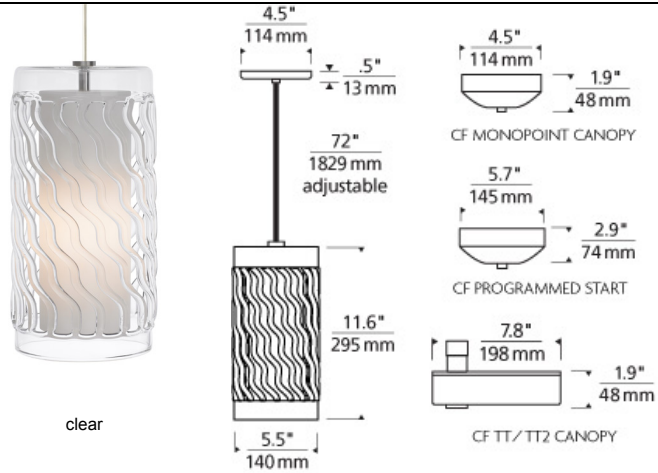

LINE-VOLTAGE PENDANTS/SUSPENSION

Liza Grande Pendant

DESCRIPTION

Classically modern. Clear, flame-worked borosilicate glass, commercially known as Pyrex®, is formed into a large, dramatic cylinder with a flowing diagonal pattern of open glass which creates visual depth against an inner white glass diffuser. Black, satin nickel, and white finish options highlighted with satin detail and clear cable; antique bronze finish highlighted with antique bronze detail and brown cable. Includes 120 volt, 60 watt BT15 lamp or 26 watt GX24Q-3 base triple tube compact fluorescent lamp (electronic ballast included). May also be lamped with GX24Q-3 base 32 watt triple tube compact fluorescent lamp (not included). Fixture is provided with six feet of field-cutable cable. Incandescent version dimmable with standard incandescent dimmer.

INSTALLATION

This product can mount to either a 4" square electrical box with round plaster ring or an octagon electrical box.

OTHER

TD includes 4.5" Round Canopy.
Antique Bronze and Black Finish Only Available on TD.
CF277 Lamp Only Available on TD.

clear