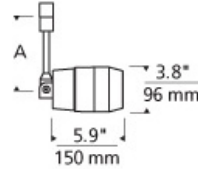

### DESCRIPTION

Die cast aluminum LED head, pivots vertically 90°, rotates horizontally 360°. Features horizontal locking mechanisms. LED module and optics are modular for ease of replacement. Front air intake design allows airflow past internal heat sink fins to rear exit vents while conserving a clean, thoughtful and seamless form. 18 watt isolated power supply sits within head to avoid further visual impact on track; dimmable digital logic controller operated in constant current mode. Field-replaceable proprietary 18 watt LED module. Three interchangeable optics: 15°, 25° and 40°. Holds up to two PAR16/MR16 lenses or louvers, sold separately.

### WEIGHT

3.79lb / 1.72kg ±

envision led head