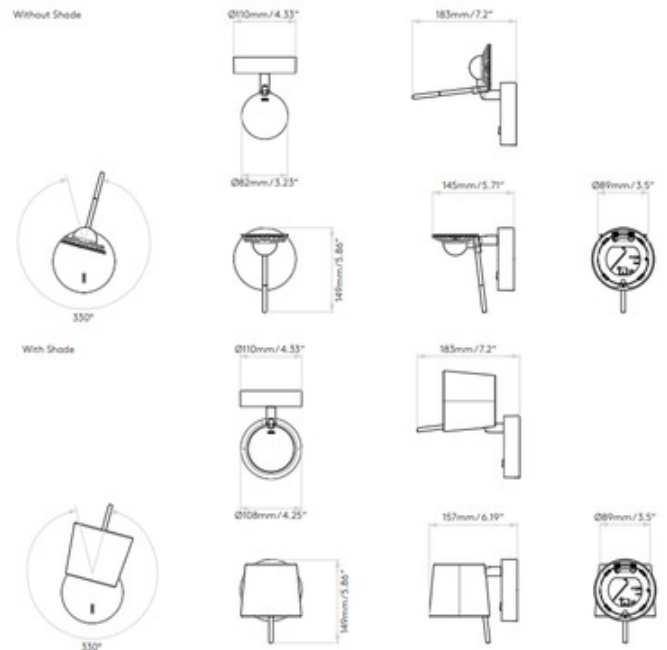

Shown in: Matte Black / Matte Black

COMPANY	PROJECT	FIXTURE TYPE	APPROVED BY	DATE