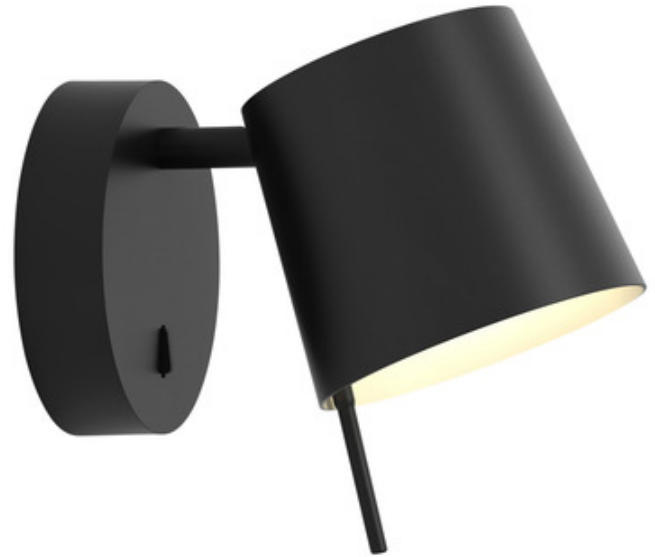

**BRAND**

Astro Lighting

**DESCRIPTION**

Miura Wall Sconce features a clean and simple design with a round canopy that has a slender arm that reaches out to hold the slightly tapered cone shade. Available with a Matte Black, Matte Nickel, or Matte Gold finish complemented by a Matte Black, Matte Gold, or Matte Nickel colored shade. On/off switch located on the backplate. Mounts to standard junction box. UL listed.

*Shown in: Matte Black / Matte Black*

<b>SHADE COLOR</b>	Matte Black
<b>BODY FINISH</b>	Matte Black
<b>WATTAGE</b>	7.7W
<b>DIMMER</b>	Not Dimmable
<b>DIMENSIONS</b>	4.33"W x 5.87"H x 5.71"D
<b>INTEGRATED LED MODULE</b>	
<b>LAMP</b>	1 x LED/7.7W/120V LED

*Technical Information*

<b>LUMINOUS FLUX</b>	306 lumens
<b>LUMENS/WATT</b>	39.74
<b>LAMP COLOR</b>	2700K
<b>COLOR RENDERING</b>	80 CRI

**SPEC #** AST1005034

COMPANY	PROJECT	FIXTURE TYPE	APPROVED BY	DATE