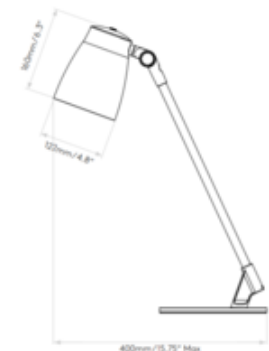

BRAND

Astro Lighting

DESCRIPTION

The Atelier Desk Lamp features aluminum construction in a Matte Black finish. Tilt adjustable angle 180 degrees. Rotation adjustable angle 330 degrees. On/off switch on cord. UL listed. Includes lamp and base.

Shown in: Matte Black

SHADE COLOR	N/A
BODY FINISH	Matte Black
WATTAGE	12W
DIMMER	Not Included
DIMENSIONS	7.87"W x 20.94"H x 15.75"D
BULB NOT INCLUDED	
LAMP	1 x A19/Medium (E26)/12W/120V LED

SPEC #

AST1033056