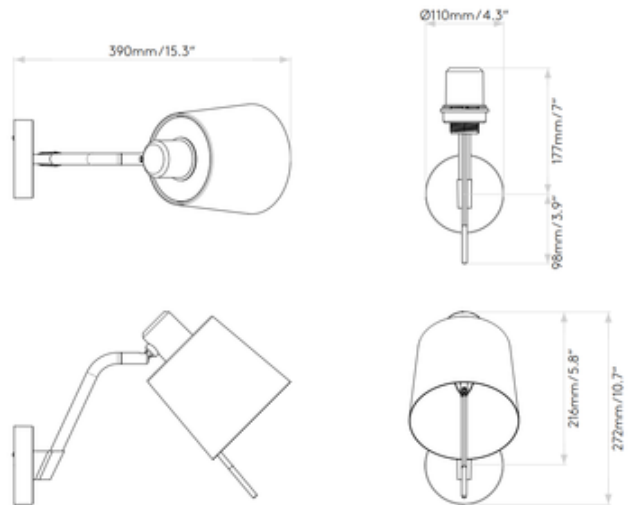

COMPANY

PROJECT

FIXTURE TYPE

APPROVED BY

DATE