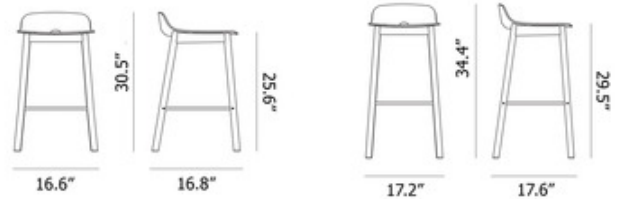

BRAND

Woud Design

DESCRIPTION

The Mono Bar / Counter Stool offers a simple and clean aesthetic. It features a curved Oak seat with matching legs.

Shown in: Black Painted Oak

COLOR	N/A
BODY FINISH	Black Painted Oak
WATTAGE	N/A
DIMMER	N/A
DIMENSIONS	16.6"W x 30.5"H x 16.8"D
LAMP	N/A