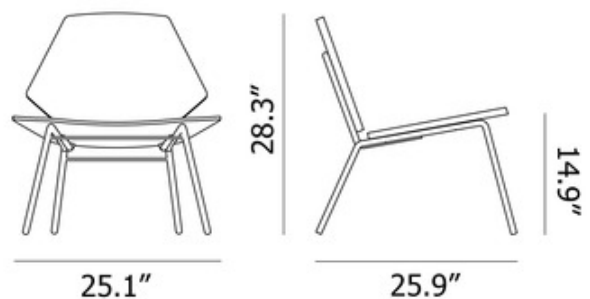

### DESCRIPTION

Inspired by the classic lounge chair, The Lean Lounge Chair is the perfect addition for your sitting area. It features a high-quality upholstery and a Black metal frame.

Shown in: Black / Ivory

|             |                          |
|-------------|--------------------------|
| COLOR       | Ivory                    |
| BODY FINISH | Black                    |
| WATTAGE     | N/A                      |
| DIMMER      | N/A                      |
| DIMENSIONS  | 25.1"W x 28.3"H x 25.9"D |
| LAMP        | N/A                      |