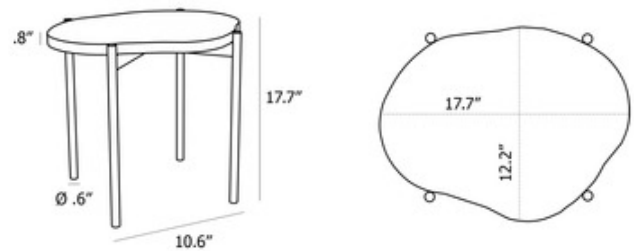

BRAND

Woud Design

DESCRIPTION

The La Terra Occasional Side Table displays a beautiful organically shaped Travertine top supported by a Black Metal base.

Shown in: Black / Grey Melange

COLOR	Grey Melange
BODY FINISH	Black
WATTAGE	N/A
DIMMER	N/A
DIMENSIONS	17.7"L x 12.2"W x 17.7"H
LAMP	N/A