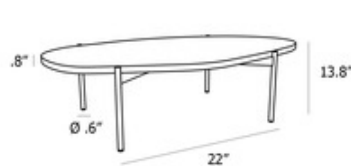

### DESCRIPTION

The La Terra Occasional Table displays a stunning organically shaped Travertine top resting on a Black Metal frame.

*Shown in: Black / Grey Melange*

COLOR	Grey Melange
BODY FINISH	Black
WATTAGE	N/A
DIMMER	N/A
DIMENSIONS	22.8"L x 15.7"W x 11.8"H
LAMP	N/A