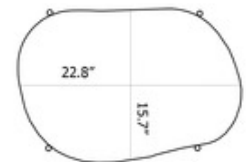

### DESCRIPTION

The La Terra Occasional Table displays a stunning organically shaped Travertine top resting on a Black Metal frame.

*Shown in: Black / Grey Melange*

COLOR	Grey Melange
BODY FINISH	Black
WATTAGE	N/A
DIMMER	N/A
DIMENSIONS	22.8"L x 15.7"W x 11.8"H
LAMP	N/A