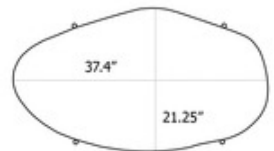

### DESCRIPTION

The La Terra Occasional Table displays a stunning organically shaped Travertine top resting on a Black Metal frame.

*Shown in: Black / Grey Melange*

COLOR	Grey Melange
BODY FINISH	Black
WATTAGE	N/A
DIMMER	N/A
DIMENSIONS	22.8"L x 15.7"W x 11.8"H
LAMP	N/A