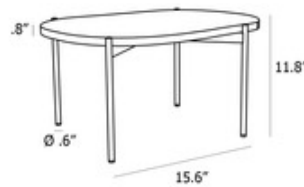

### DESCRIPTION

The La Terra Occasional Table displays a stunning organically shaped Travertine top resting on a Black Metal frame.

*Shown in: Black / Grey Melange*

COLOR	Grey Melange
BODY FINISH	Black
WATTAGE	N/A
DIMMER	N/A
DIMENSIONS	22.8"L x 15.7"W x 11.8"H
LAMP	N/A