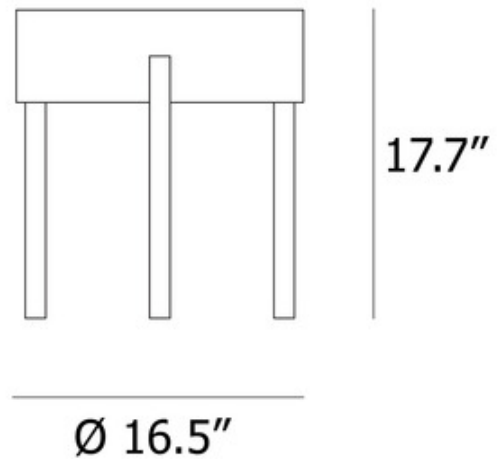

DESIGNER

Ditte Vad + Julie Begtrup

BRAND

Woud Design

DESCRIPTION

The Arc Side Table is perfectly designed to meet all your end table needs. With a light touch, you can rotate the upper table top to create a variety of configurations.

Shown in: Black Painted Ash

SHADE COLOR	N/A
BODY FINISH	Black Painted Ash
WATTAGE	N/A
DIMMER	N/A
DIMENSIONS	16.5"W x 17.7"H
LAMP	N/A

SPEC # WOU1085591

COMPANY	PROJECT	FIXTURE TYPE	APPROVED BY	DATE