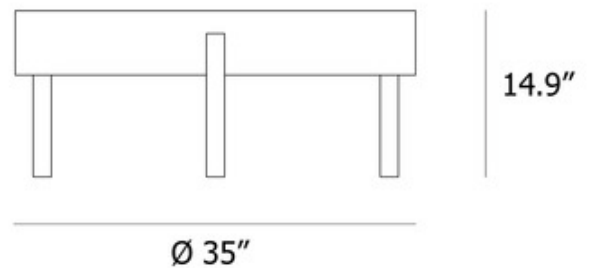

BRAND

Woud Design

DESCRIPTION

The Arc Coffee Table will elevate any space with its functionality and beauty. Use one finger to move the upper table top and create a variety of configurations. Group tables of various sizes or pair the coffee table with the Arc Side Table to create a multi-height tablescape.

Shown in: Black Painted Ash

SHADE COLOR	N/A
BODY FINISH	Black Painted Ash
WATTAGE	N/A
DIMMER	N/A
DIMENSIONS	25.9"W x 14.9"H
LAMP	N/A

SPEC # WOU1085593

COMPANY	PROJECT	FIXTURE TYPE	APPROVED BY	DATE