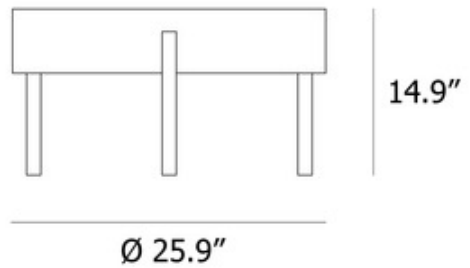

BRAND

Woud Design

DESCRIPTION

The Arc Coffee Table will elevate any space with its functionality and beauty. Use one finger to move the upper table top and create a variety of configurations. Group tables of various sizes or pair the coffee table with the Arc Side Table to create a multi-height tablescape.

Shown in: Black Painted Ash

SHADE COLOR	N/A
BODY FINISH	Black Painted Ash
WATTAGE	N/A
DIMMER	N/A
DIMENSIONS	25.9"W x 14.9"H
LAMP	N/A

SPEC # WOU1085593

COMPANY	PROJECT	FIXTURE TYPE	APPROVED BY	DATE