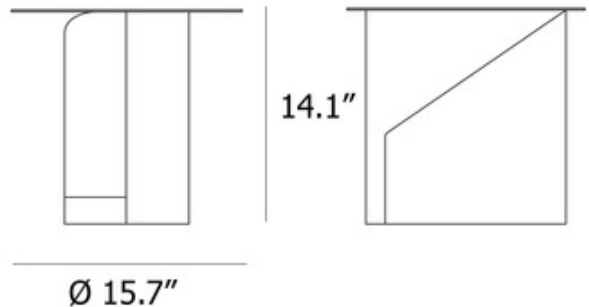

COMPANY	PROJECT	FIXTURE TYPE	APPROVED BY	DATE